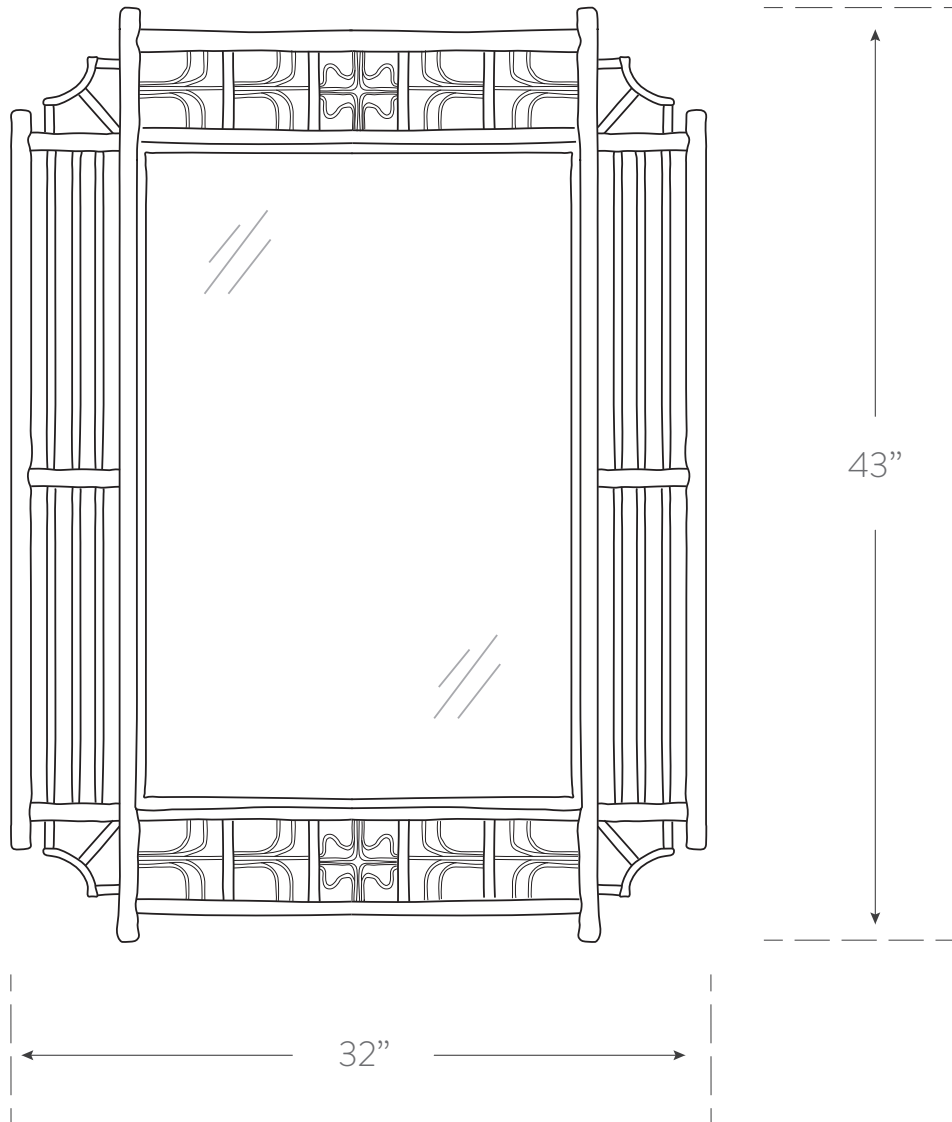

INDOCHINE COLLECTION

WALL MIRROR

Material

rattan, mirror
handcrafted in philippines

Finish

see Indochine finish
chart for options

SKU CAN400

Dimensions

32w 43h
mirror: 19.25w 28.75h

please keep in mind all rattan pieces are handmade from natural materials so some variation in dimensions is to be expected.