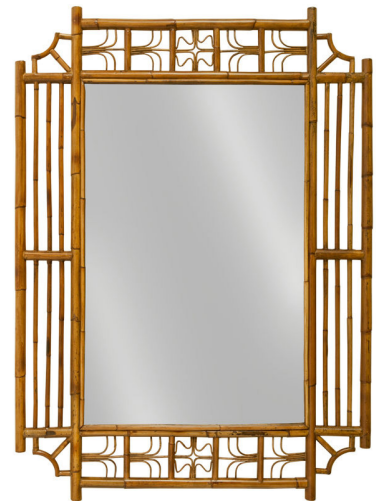

# INDOCHINE COLLECTION

## WALL MIRROR

### Material

rattan, mirror  
handcrafted in philippines

### Dimensions

32w 43h  
mirror: 19.25w 28.75h

please keep in mind all rattan pieces are handmade from natural materials so some variation in dimensions is to be expected.