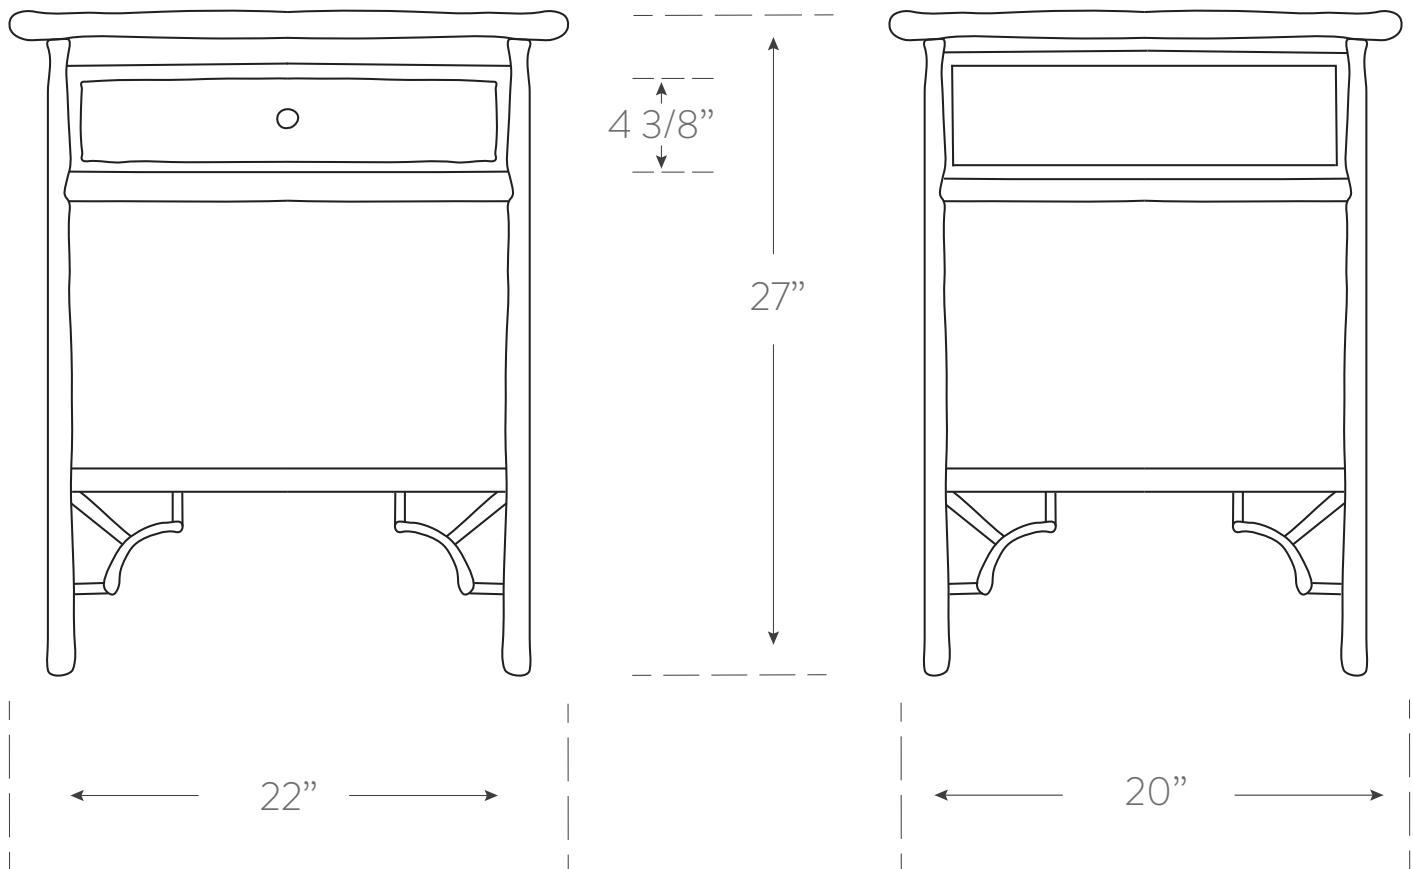

INDOCHINE COLLECTION

NIGHTSTAND

Material

rattan, luan
handcrafted in philippines

Finish

see Indochine finish
chart for options

SKU CAN322

Dimensions

22w 27h 20d
shelf: 18w 11.5h 16d

Interior Dimensions

drawer: 16w 3h 13.5d

Additional Notes

- 1 drawer

please keep in mind all rattan pieces are handmade from natural materials so some variation in dimensions is to be expected.