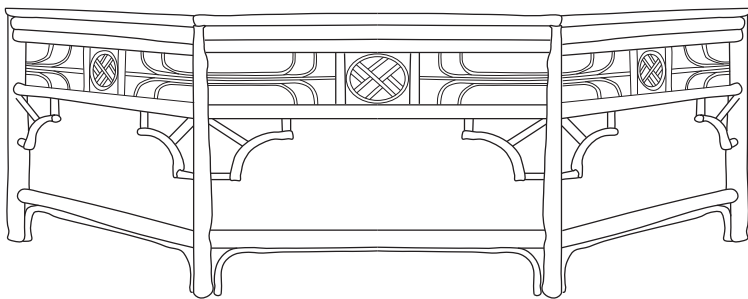

INDOCHINE COLLECTION

OCTAGONAL COCKTAIL TABLE LARGE

18h 48w

Material
rattan, luan
handcrafted in philippines

SKU CAN301.2

Finish
see Indochine finish
chart for options

Dimensions
48w 18h 48d

please keep in mind all rattan pieces are handmade from natural materials so some variation in dimensions is to be expected.