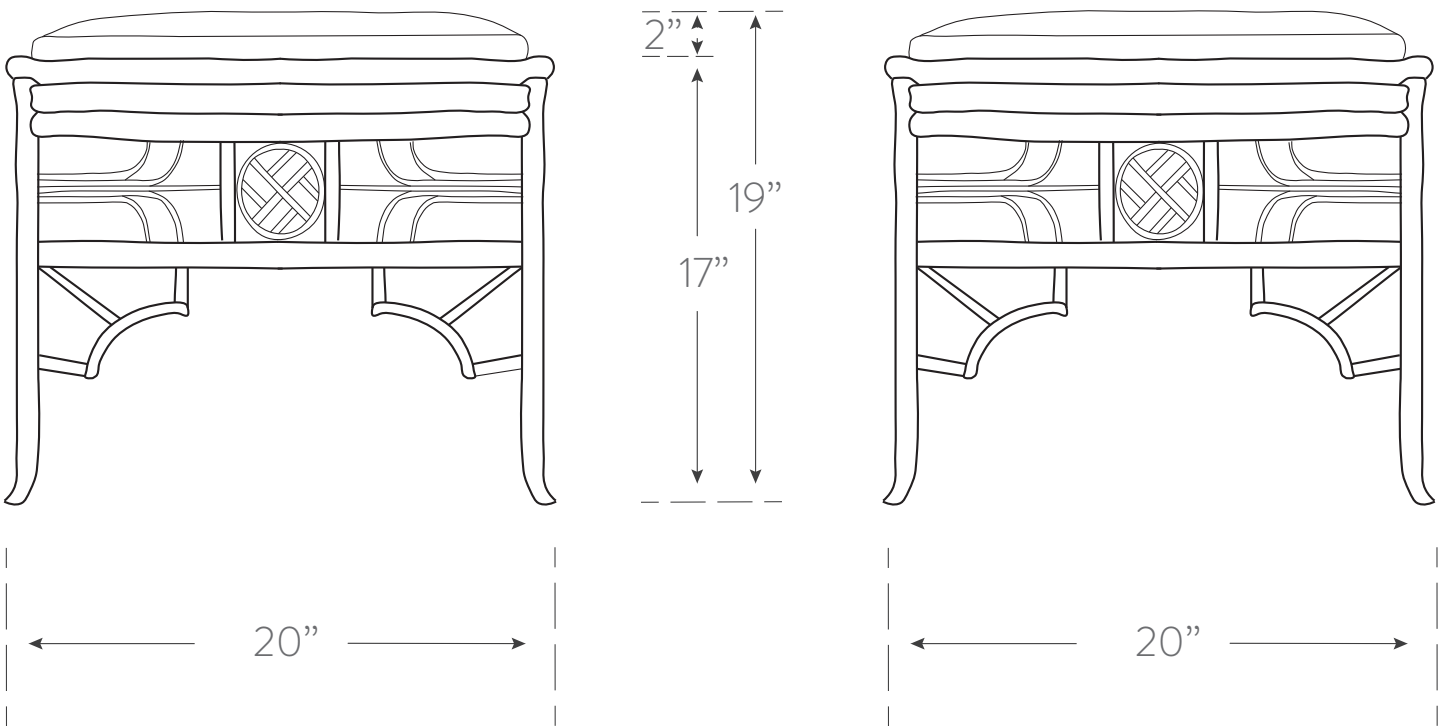

INDOCHINE COLLECTION

OTTOMAN

Material

rattan, woven cane
handcrafted in philippines

Finish

see Indochine finish
chart for options

SKU CAN120

Dimensions

20w 19h 20d
seat: 19h

Seat Dimensions

17.75w 17.75d

Additional Notes

- COM Available. Required Yards: 1.5

please keep in mind all rattan pieces are handmade from natural materials so some variation in dimensions is to be expected.