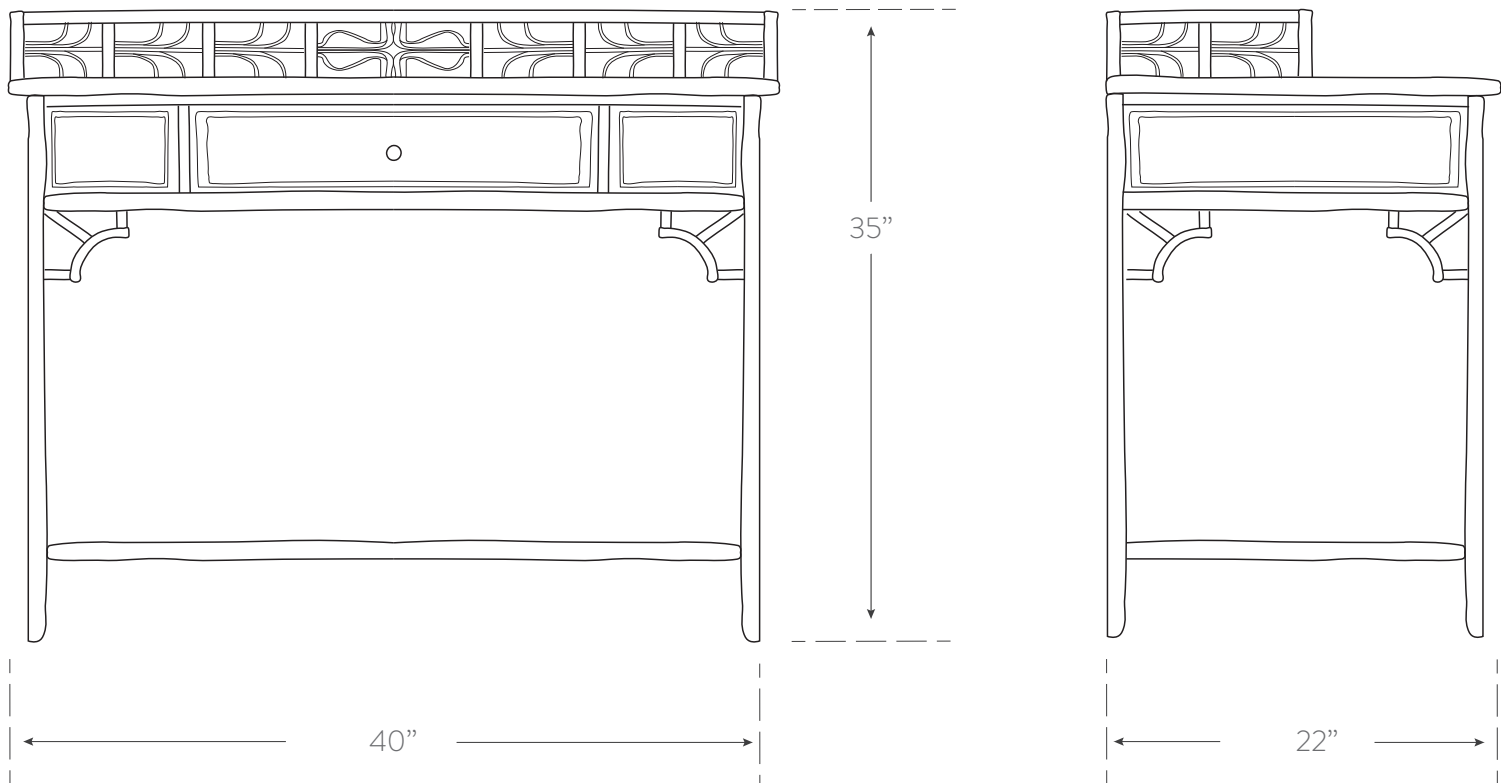

INDOCHINE COLLECTION

SMALL DESK

Material
rattan, luan
handcrafted in philippines

SKU CAN214

Finish
see Indochine finish
chart for options

Dimensions
40w 35h 22d
Interior Dimensions
drawer: 18w 2h 15.25d

Additional Notes