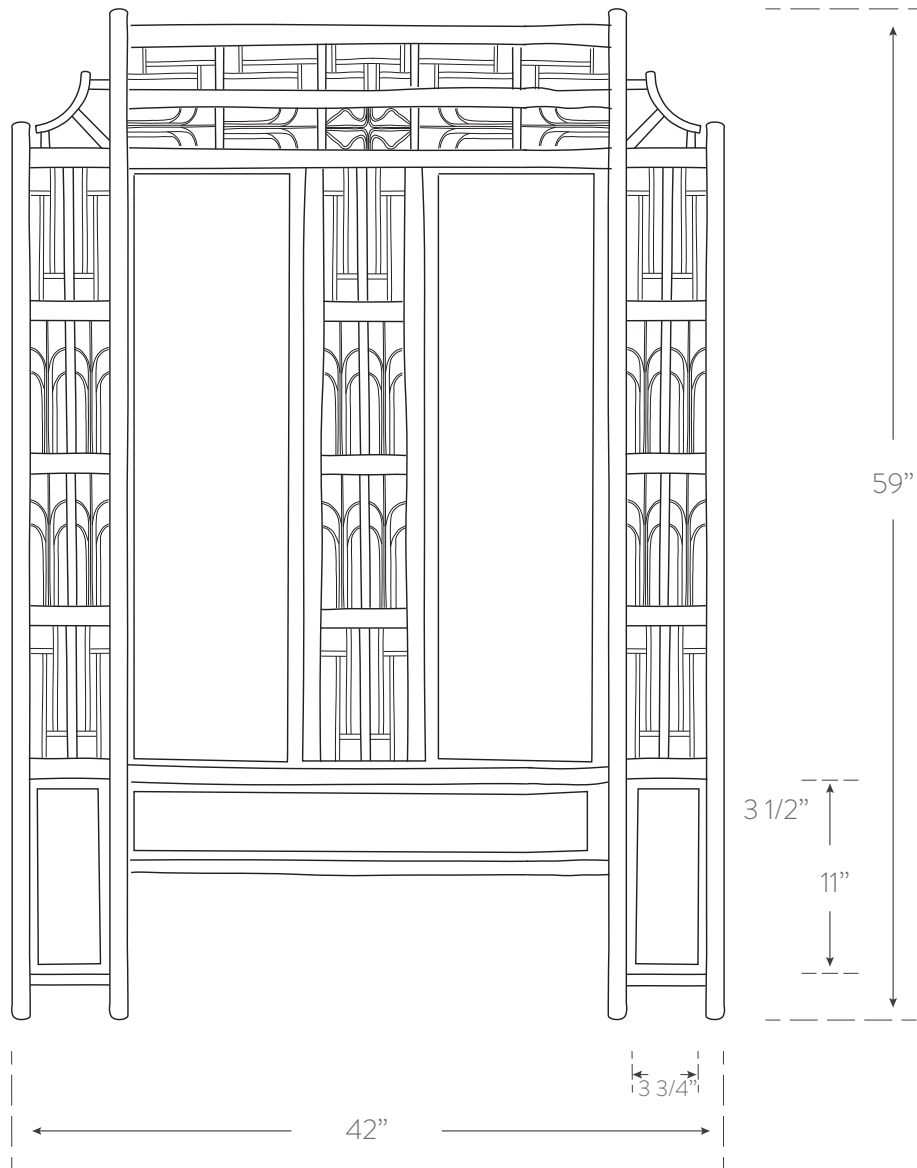

INDOCHINE COLLECTION

TWIN HEADBOARD

Material

rattan, woven cane, luan
handcrafted in philippines

Finish

see Indochine finish
chart for options

SKU CAN320T

Dimensions

42w 59h

Additional Notes

- holes not drilled

Mounting Options

- use with Hollywood frame
- attach directly to wall
- attach to wall with french cleats (not included)

please keep in mind all rattan pieces are handmade from natural materials so some variation in dimensions is to be expected.