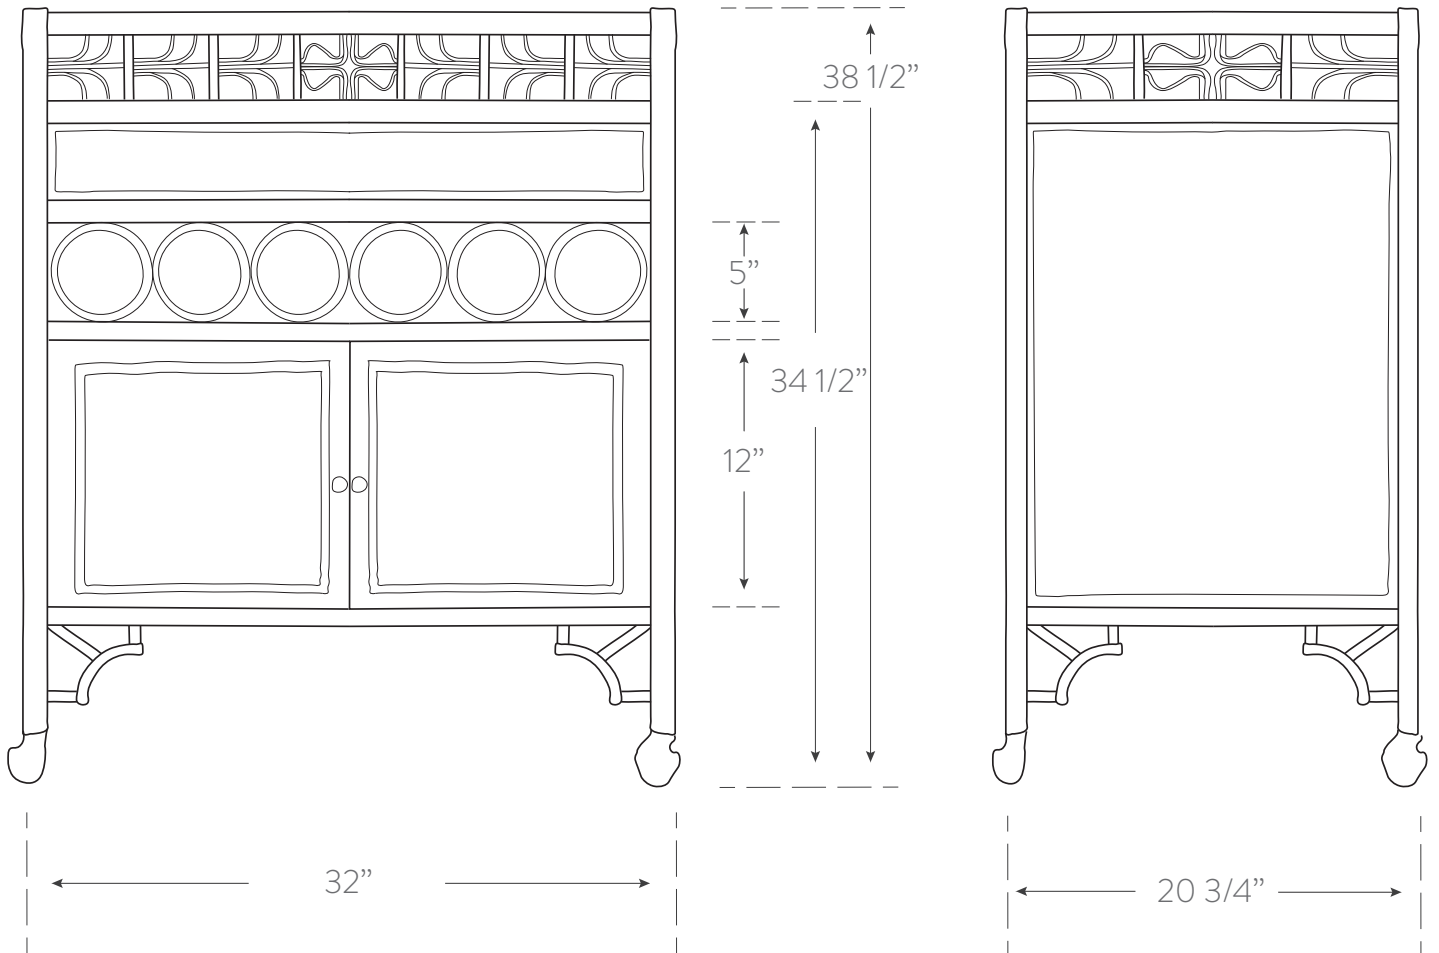

INDOCHINE COLLECTION

WET BAR

Material

rattan, metal pan
handcrafted in philippines

Finish

see Indochine finish
chart for options

SKU CAN211

Dimensions

32w 38.5h 20.75d
tray: 25w 12d

Interior Dimensions

Cupboard:
29.5w 13h 19.25d
Ice Bin: 23.25w 4h 9d

Additional Notes

- removable ice bin
- on wheels
- includes pan lid
- 6 holes for wine storage

please keep in mind all rattan pieces are handmade from natural materials so some variation in dimensions is to be expected.