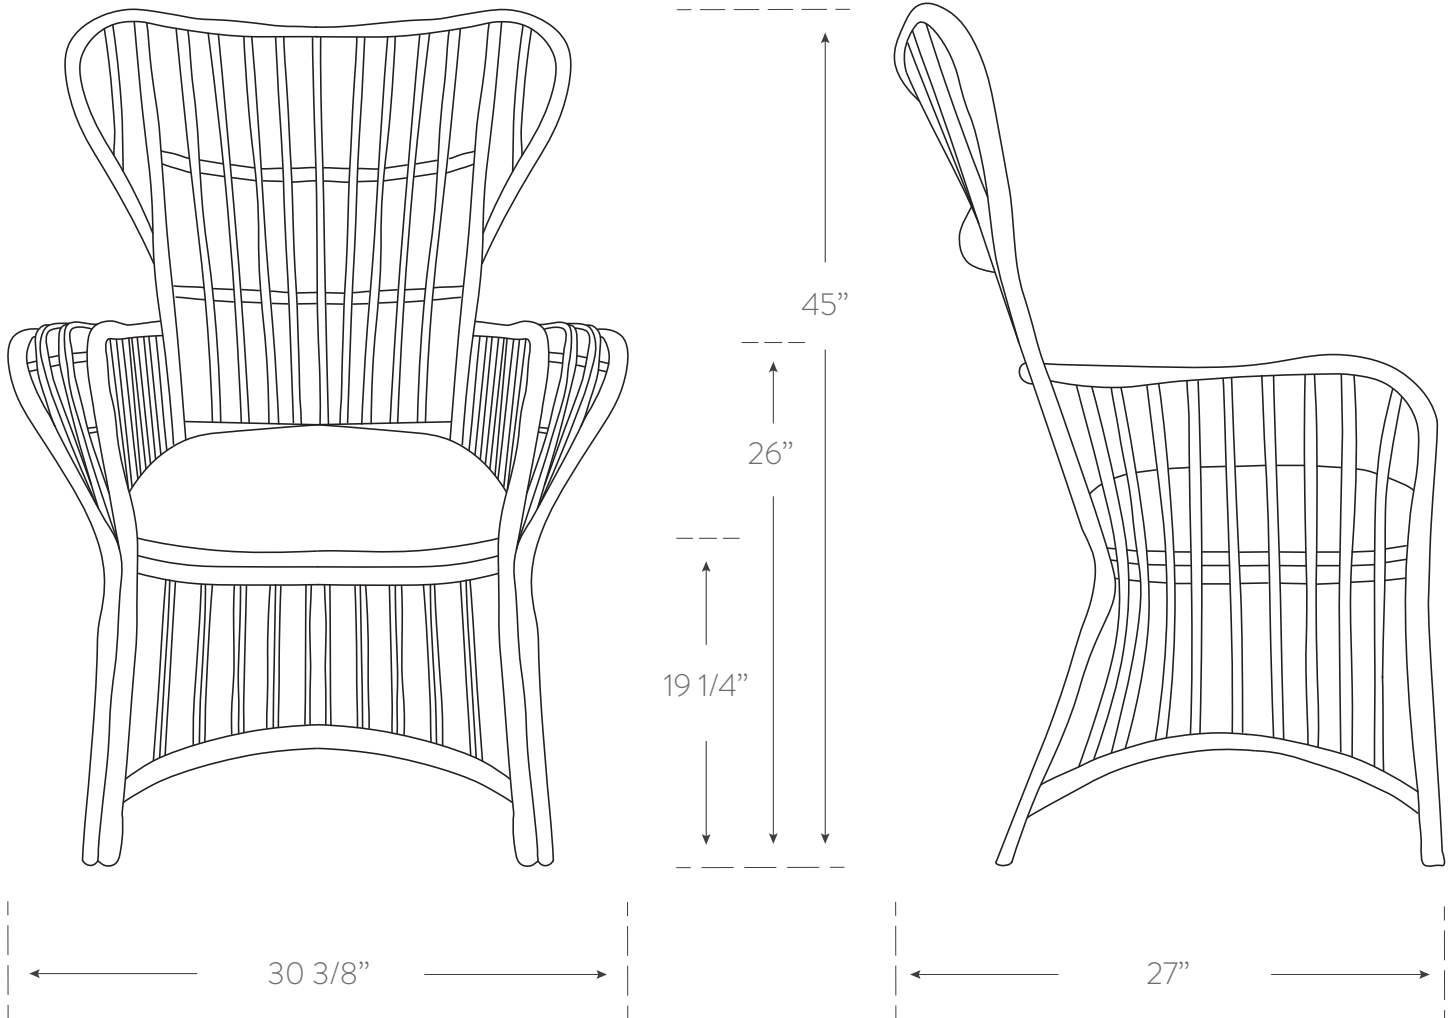

INDOCHINE COLLECTION

WING BACK CHAIR

Material

rattan, canvas seat
handcrafted in philippines

Finish

see Indochine finish
chart for options

SKU CAN107

Dimensions

30.375w 45h 27d
seat: 19.25h
arm: 26h
Seat Dimensions
19.5d
center: 19.5w

Canvas Seat

COM Available. Required Yards: 1.5

please keep in mind all rattan pieces are handmade from natural materials so some variation in dimensions is to be expected.