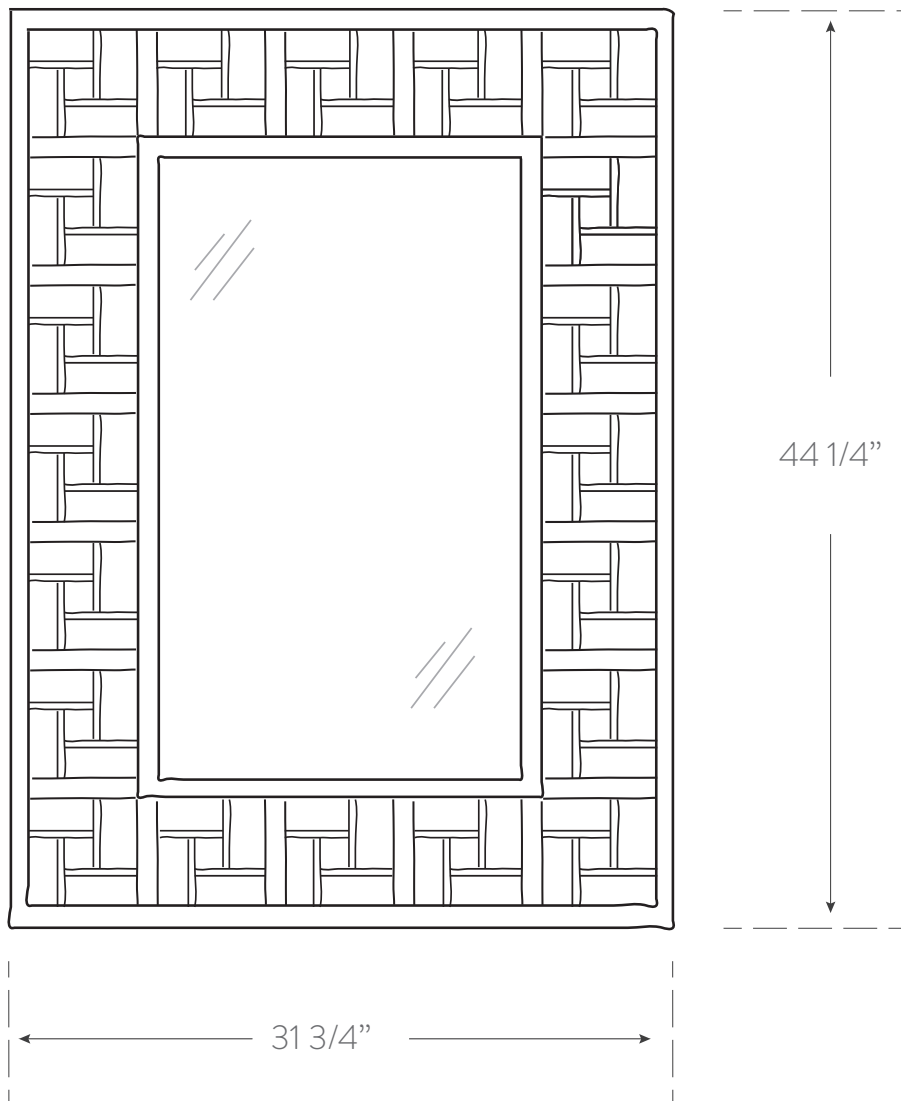

INDOCHINE MODERN COLLECTION

KEN MIRROR

Material

rattan
handcrafted in philippines

Finish

see Indochine Modern
finish chart for options

SKU CAN401

Dimensions

31.75w 44.25h

please keep in mind all rattan pieces are handmade from natural materials so some variation in dimensions is to be expected.