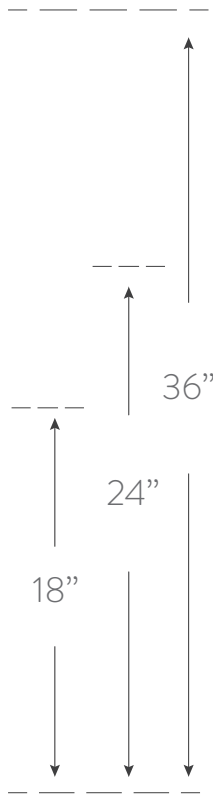

MODERNE MARU COLLECTION

ARMCHAIR

Material

rattan, woven cane
handcrafted in philippines

Finish

see Moderne Maru finish
chart for options

SKU CON106

Dimensions

21.25w 36h 22.75d

seat: 18h

arm: 24h

Seat Dimensions

17.25d

front: 18.75w

back: 15.75w

Additional Notes