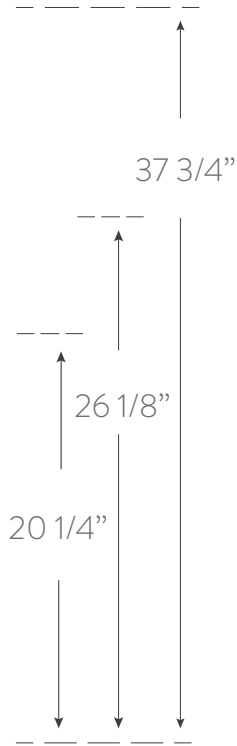

MODERNE MARU COLLECTION

BAGUA ARMCHAIR

Material

rattan, canvas seat
handcrafted in philippines

Finish

see Moderne Maru finish
chart for options

SKU BG102

Dimensions

24w 37.75h 23.5d
seat: 20.25h
arm: 26.125h

Seat Dimensions

17.75d
front: 20.625w
back: 20w

Canvas Seat

COM Available. Required Yards: 1.5

please keep in mind all rattan pieces are handmade from natural materials so some variation in dimensions is to be expected.