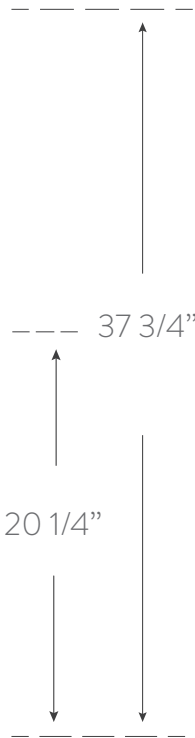

MODERNE MARU COLLECTION

BAGUA SIDE CHAIR

Material

rattan, canvas seat
handcrafted in philippines

Finish

see Moderne Maru finish
chart for options

SKU BG101

Dimensions

21.75w 37.75h 23.5d
seat: 20.25h

Seat Dimensions

17.5d
front: 18.625w
back: 18w

Canvas Seat

COM Available. Required Yards: 1.5

please keep in mind all rattan pieces are handmade from natural materials so some variation in dimensions is to be expected.