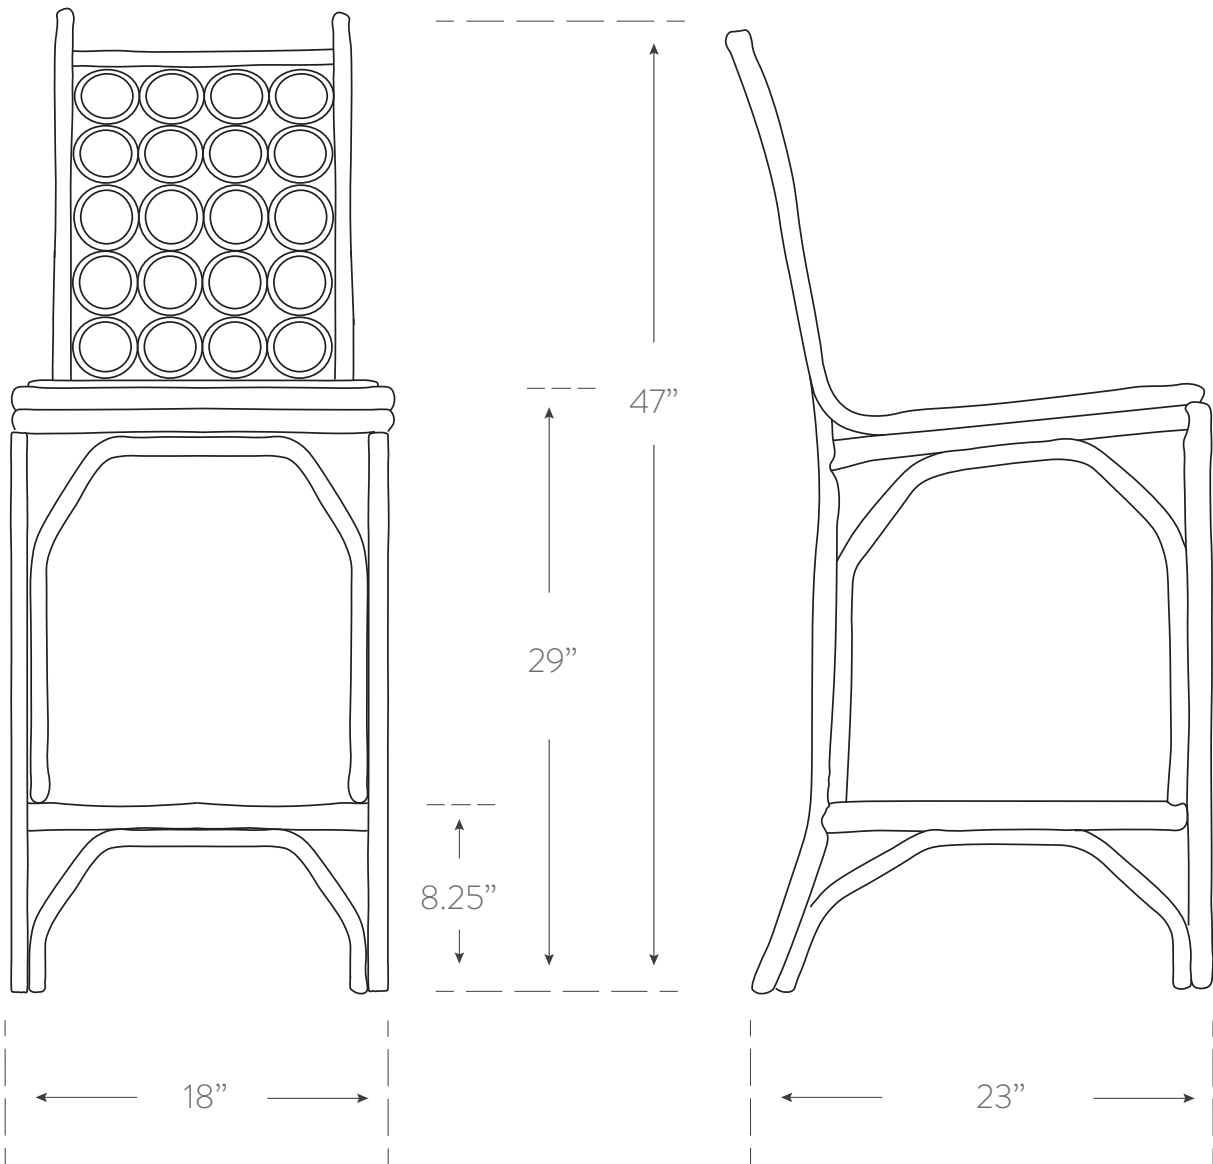

## BAR STOOL

### Dimensions

18w 47h 23d  
seat: 29h

### Seat Dimensions

17d  
front: 14.75w  
back: 12.25w