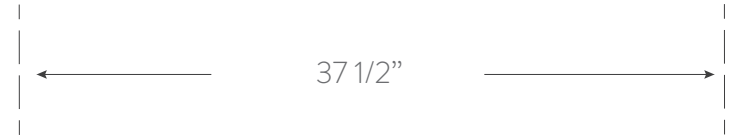

MODERNE MARU COLLECTION

COMPASS CLUB CHAIR

Material

rattan, woven cane
handcrafted in philippines

SKU CON120

Finish

see Moderne Maru
finish chart for options

Dimensions

37.5w 29.5h 24.5d
seat: 18h

Cushion Dimensions

bottom: 34w 4h 31d
back: 34w 16h 4d

Additional Notes

- cushions included

Cushions

Standard Insert: Foam and Fiber
Standard Cover: Canvas

- COM Available. Required Yards: 4

please keep in mind all rattan pieces are handmade from natural materials so some variation in dimensions is to be expected.