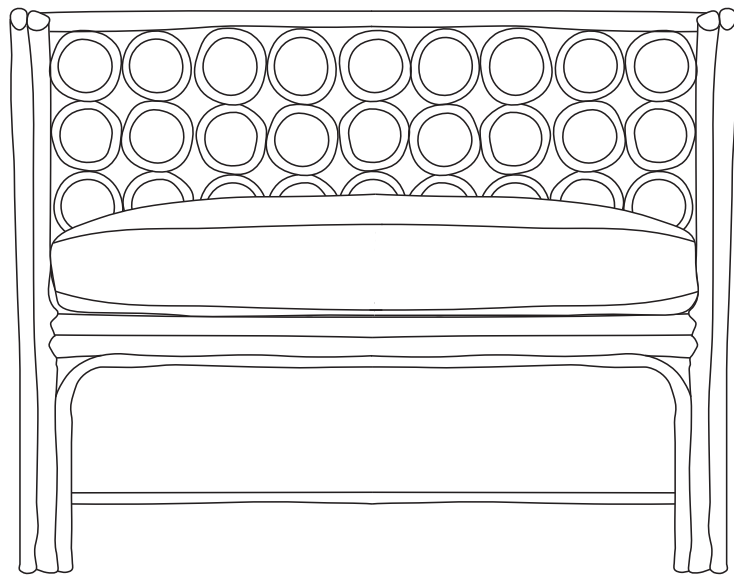

## COMPASS CLUB CHAIR

### Material

rattan, woven cane  
handcrafted in philippines

**SKU** CON120

### Dimensions

37.5w 29.5h 24.5d  
seat: 18h

### Cushion Dimensions

bottom: 34w 4h 31d  
back: 34w 16h 4d