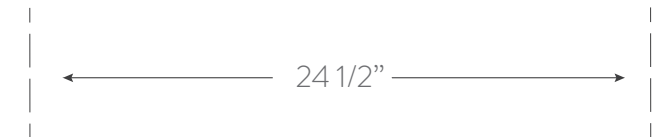

MODERNE MARU COLLECTION

COMPASS CLUB CHAIR

Material

rattan, woven cane
handcrafted in philippines

SKU CON120

Finish

see Moderne Maru
finish chart for options

Dimensions

37.5w 29.5h 24.5d
seat: 18h

Cushion Dimensions

bottom: 34w 4h 31d
back: 34w 16h 4d

Additional Notes

- cushions included

Cushions

Standard Insert: Foam and Fiber
Standard Cover: Canvas

- COM Available. Required Yards: 4

please keep in mind all rattan pieces are handmade from natural materials so some variation in dimensions is to be expected.