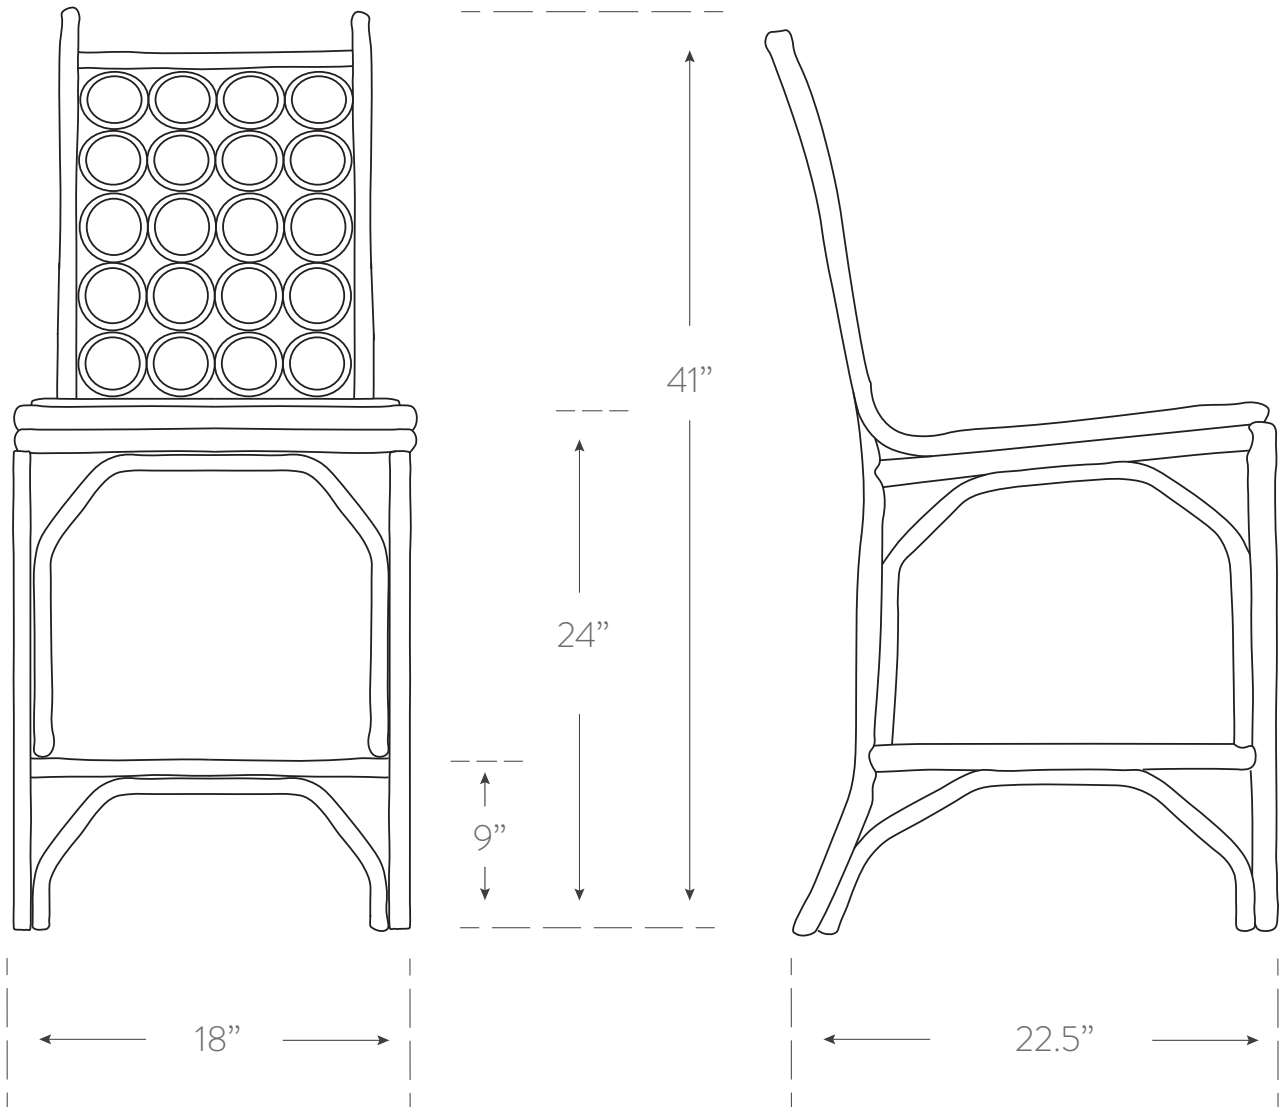

MODERNE MARU COLLECTION

COUNTER STOOL

Material

rattan, woven cane
handcrafted in philippines

Finish

see Moderne Maru finish
chart for options

SKU CON105.24

Dimensions

18w 41h 22.5d
seat: 24h

Seat Dimensions

15.25d
front: 14w
back: 11.75w

Additional Notes

- cushion available

please keep in mind all rattan pieces are handmade from natural materials so some variation in dimensions is to be expected.