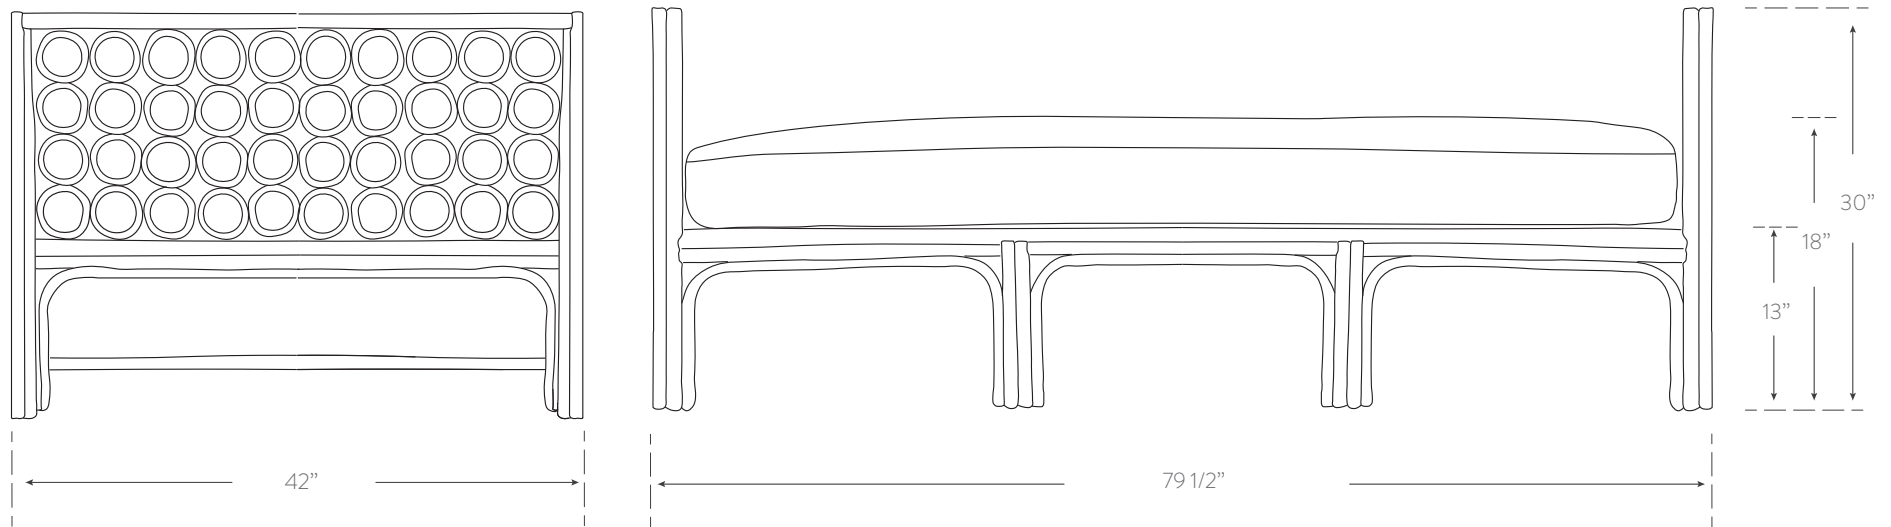

MODERNE MARU COLLECTION

DAYBED

Material

rattan, woven cane
handcrafted in philippines

SKU CON410

Finish

see Moderne Maru
finish chart for options

Dimensions

79.5w 30h 42d
seat: 18h

Cushion Dimensions

74w 5h 40d

Additional Notes

- cushion included

Cushion

Standard Insert: Foam and Fiber
Standard Cover: Canvas

- COM Available. Required Yards: 4.5