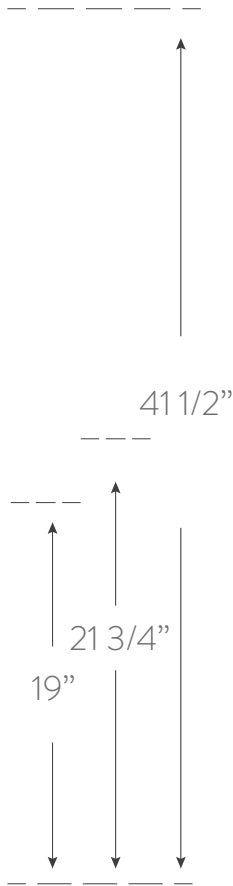

## LADDER CHAIR

### Dimensions

21.75w 41.5h 22.75d  
seat: 19h  
arm: 21.75h

### Seat Dimensions

21w 20d

### Canvas Seat

COM Available. Required Yards: 1.5

please keep in mind all rattan pieces are handmade from natural materials so some variation in dimensions is to be expected.