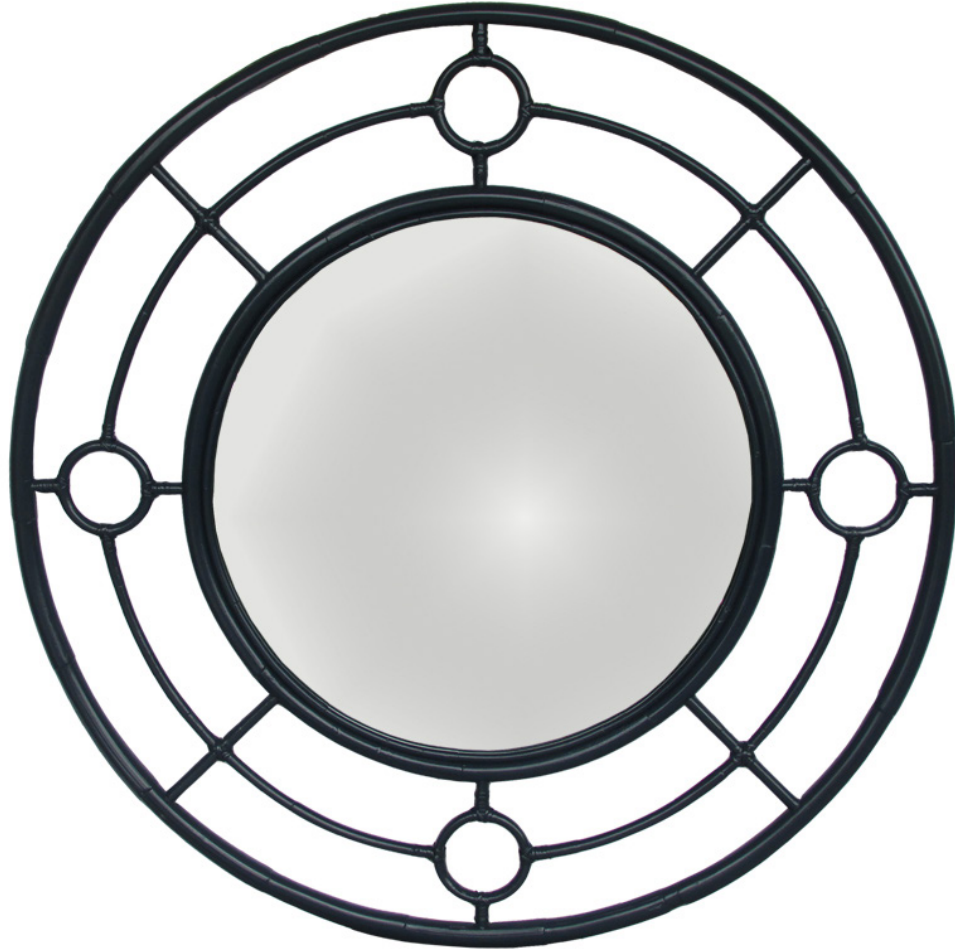

## PORTHOLE MIRROR LARGE

### Material

rattan, mirror  
handcrafted in philippines

### Dimensions

36w 36h  
mirror: 20.5w

please keep in mind all rattan pieces are handmade from natural materials so some variation in dimensions is to be expected.