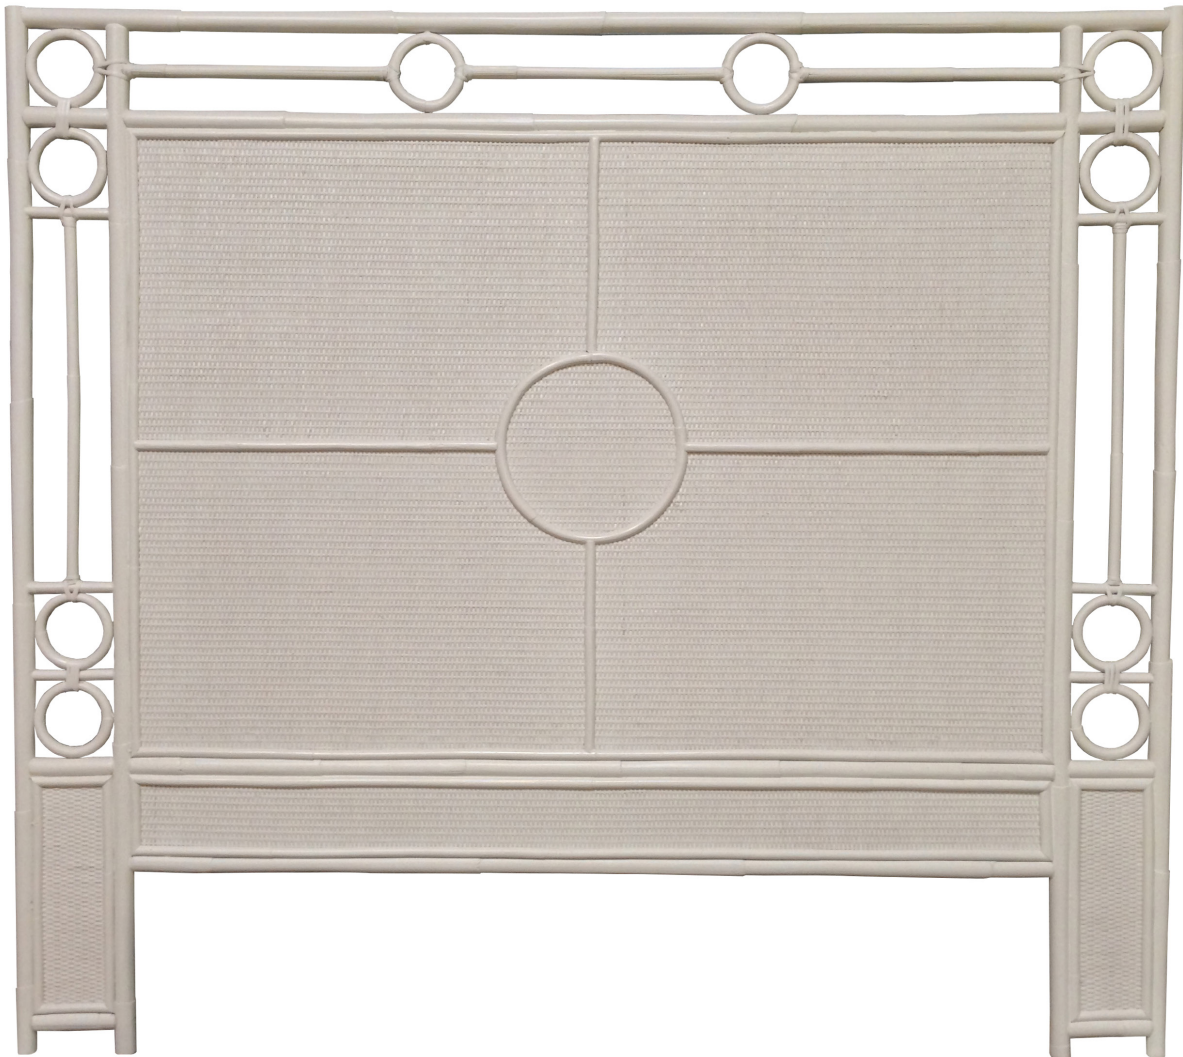

## QUEEN HEADBOARD

### Dimensions

62w 54h

### Additional Notes

- holes not drilled
- textured grasscloth