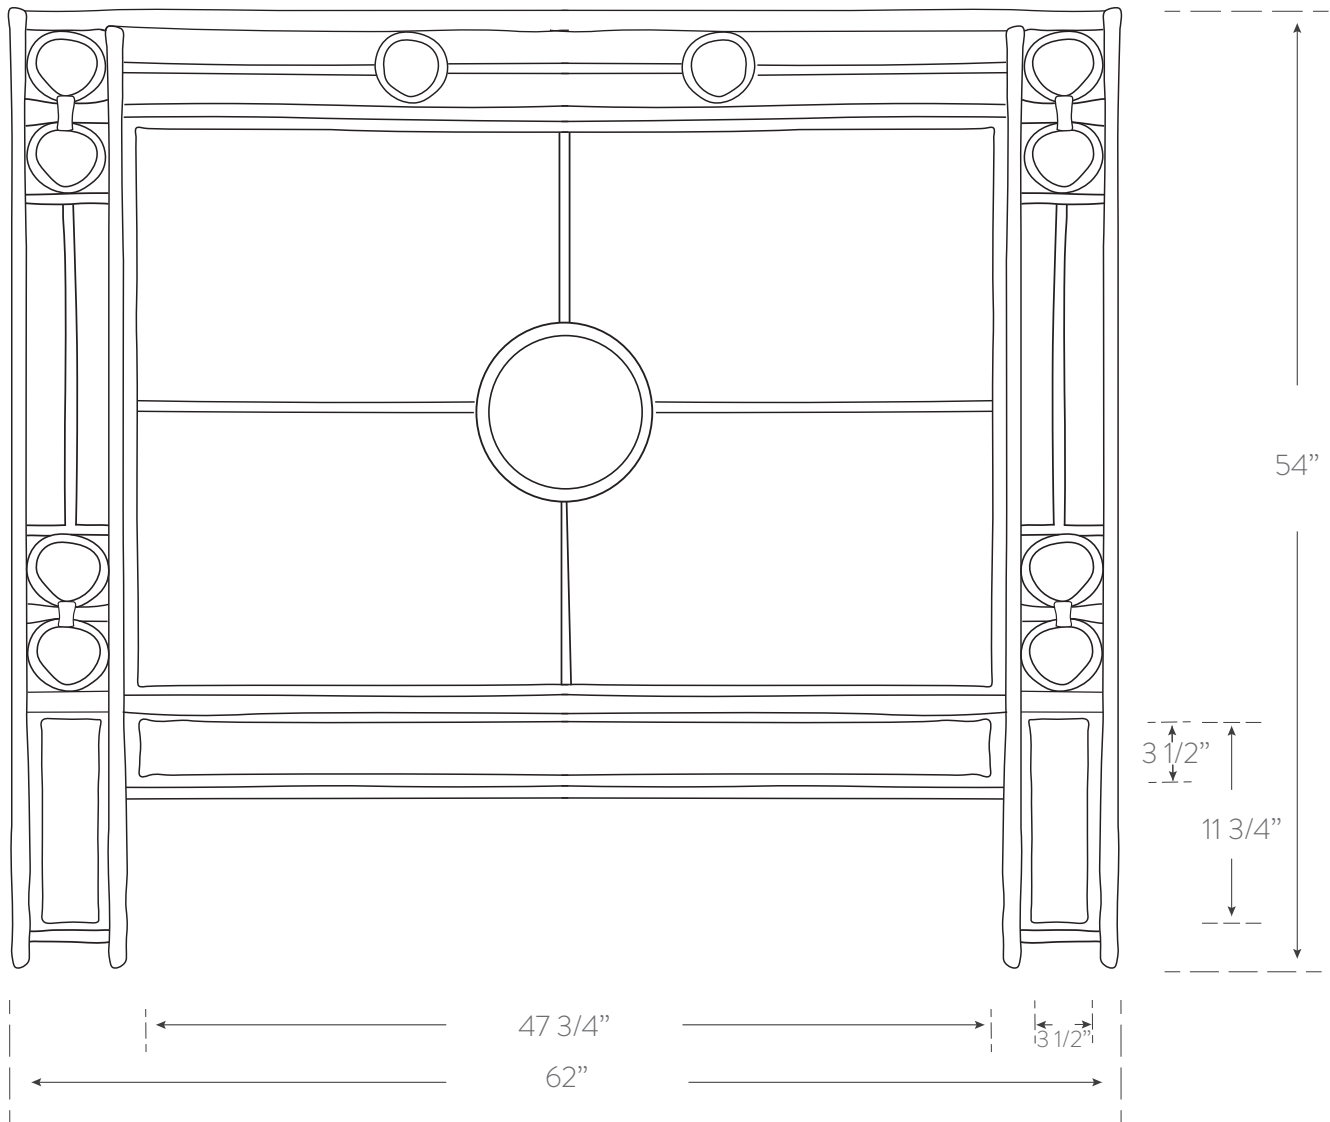

MODERNE MARU COLLECTION

QUEEN HEADBOARD

Material

rattan, woven grasscloth
handcrafted in philippines

Finish

see Moderne Maru finish
chart for options

SKU CON400Q

Dimensions

62w 54h

Additional Notes

- holes not drilled
- textured grasscloth

Mounting Options

- use with Hollywood frame
- attach directly to wall
- attach to wall with french cleats
(not included)

please keep in mind all rattan pieces are handmade from natural materials so some variation in dimensions is to be expected.