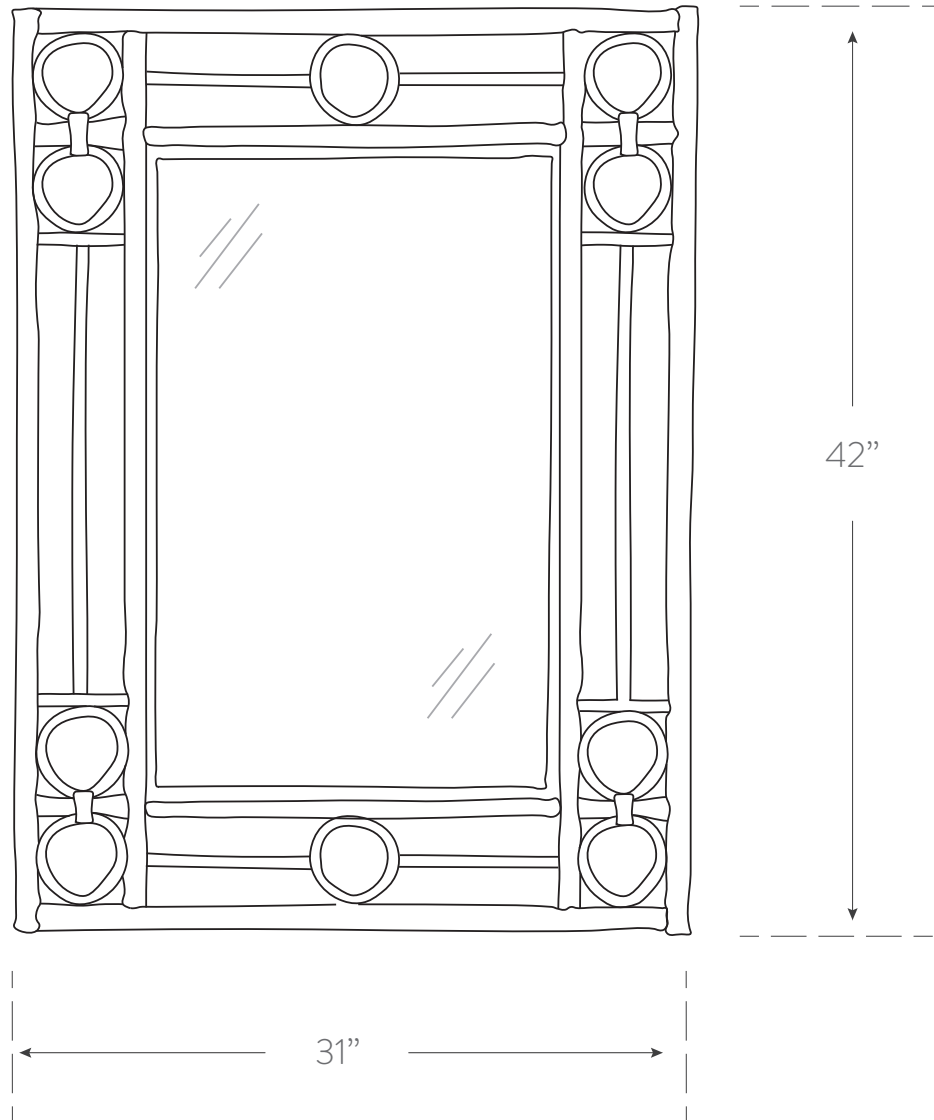

MODERNE MARU COLLECTION

RECTANGULAR MIRROR

Material

rattan
handcrafted in philippines

Finish

see Moderne Maru finish
chart for options

SKU CON305

Dimensions

31w 42h
mirror: 18.25w 29.25h

please keep in mind all rattan pieces are handmade from natural materials so some variation in dimensions is to be expected.