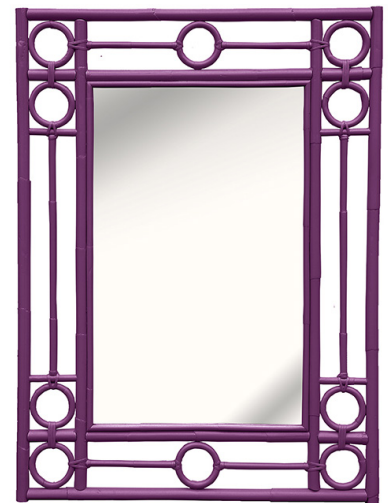

MODERNE MARU COLLECTION

RECTANGULAR MIRROR

Material

rattan
handcrafted in philippines

Finish

see Moderne Maru finish
chart for options

SKU CON305

Dimensions

31w 42h
mirror: 18.25w 29.25h

please keep in mind all rattan pieces are handmade from natural materials so some variation in dimensions is to be expected.