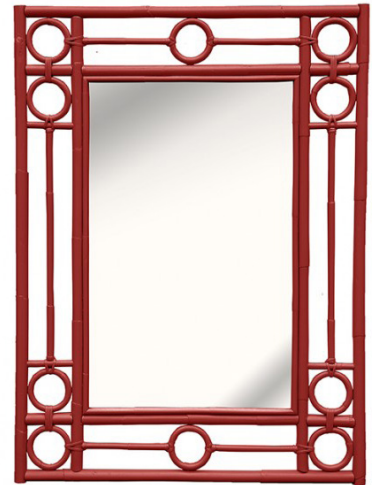

MODERNE MARU COLLECTION

RECTANGULAR MIRROR

Material

rattan
handcrafted in philippines

Finish

see Moderne Maru finish
chart for options

SKU CON305

Dimensions

31w 42h
mirror: 18.25w 29.25h

please keep in mind all rattan pieces are handmade from natural materials so some variation in dimensions is to be expected.