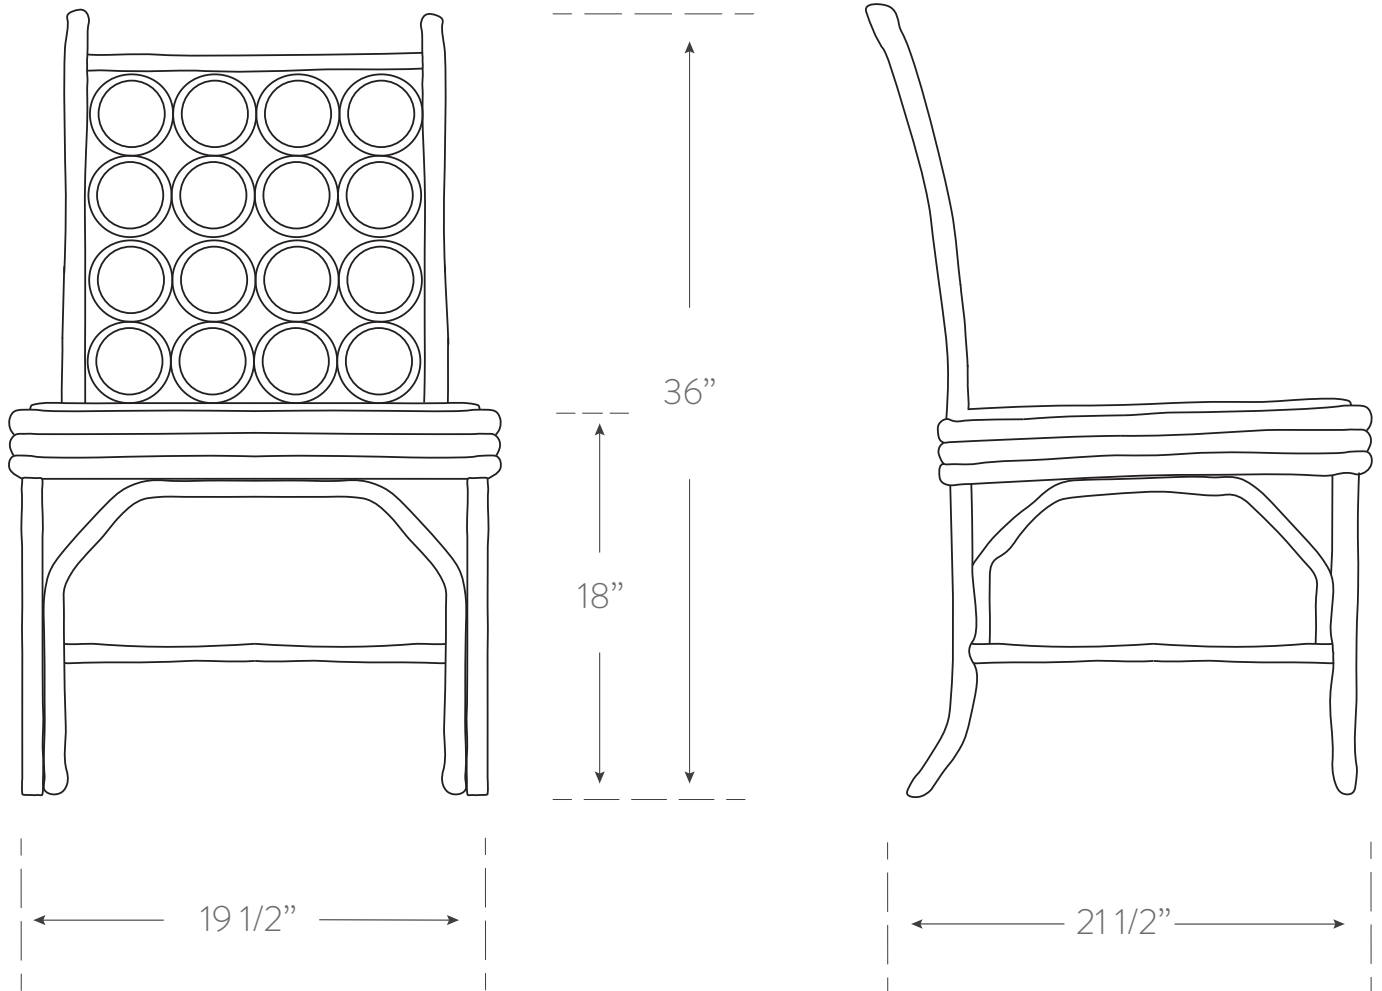

## SIDE CHAIR

### Dimensions

19.5w 36h 21.5d  
seat: 18h

### Seat Dimensions

16.25d  
front: 15.5w  
back: 14.5w