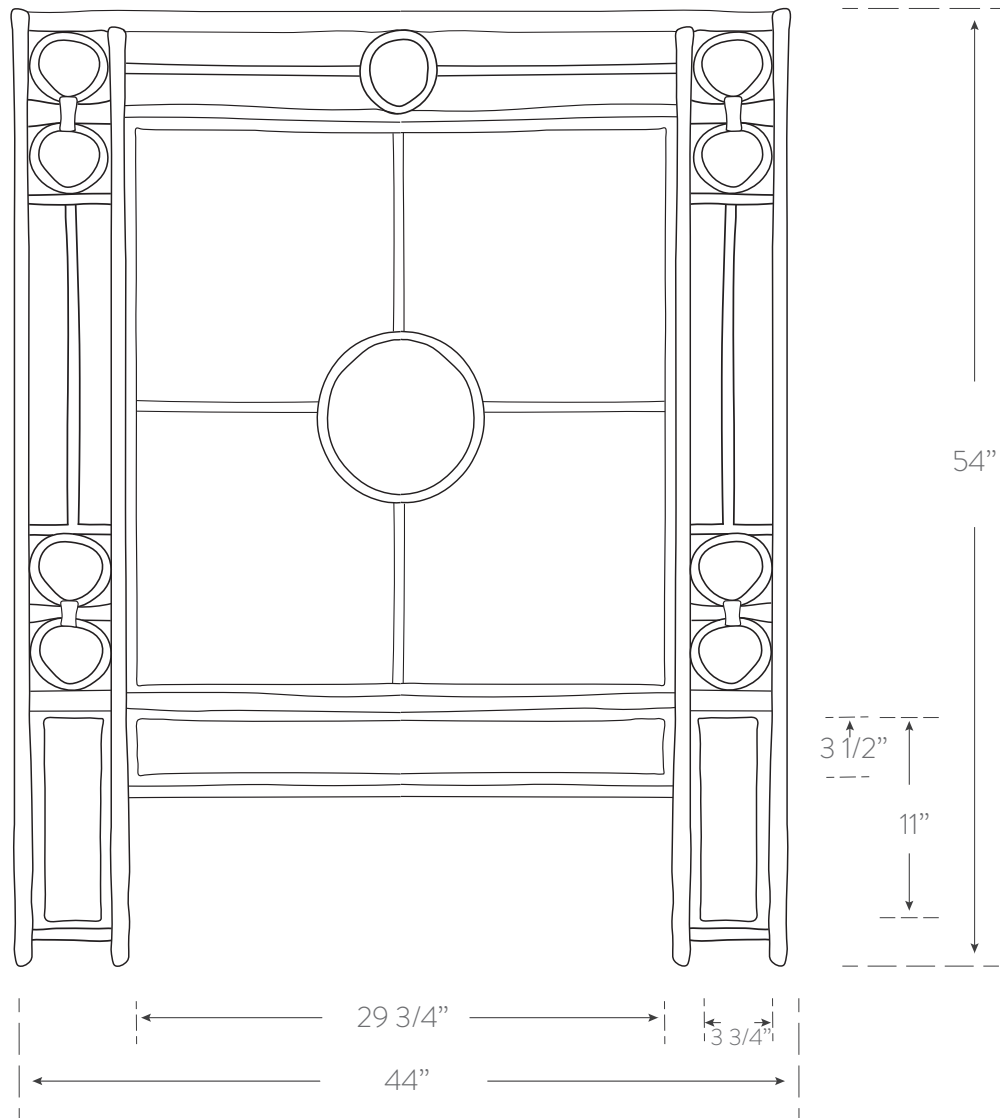

MODERNE MARU COLLECTION

TWIN HEADBOARD

Material

rattan, woven grasscloth
handcrafted in philippines

Finish

see Moderne Maru finish
chart for options

SKU CON400T

Dimensions

44w 54h

Additional Notes

- holes not drilled
- textured grasscloth

Mounting Options

- use with Hollywood frame
- attach directly to wall
- attach to wall with french cleats
(not included)

please keep in mind all rattan pieces are handmade from natural materials so some variation in dimensions is to be expected.