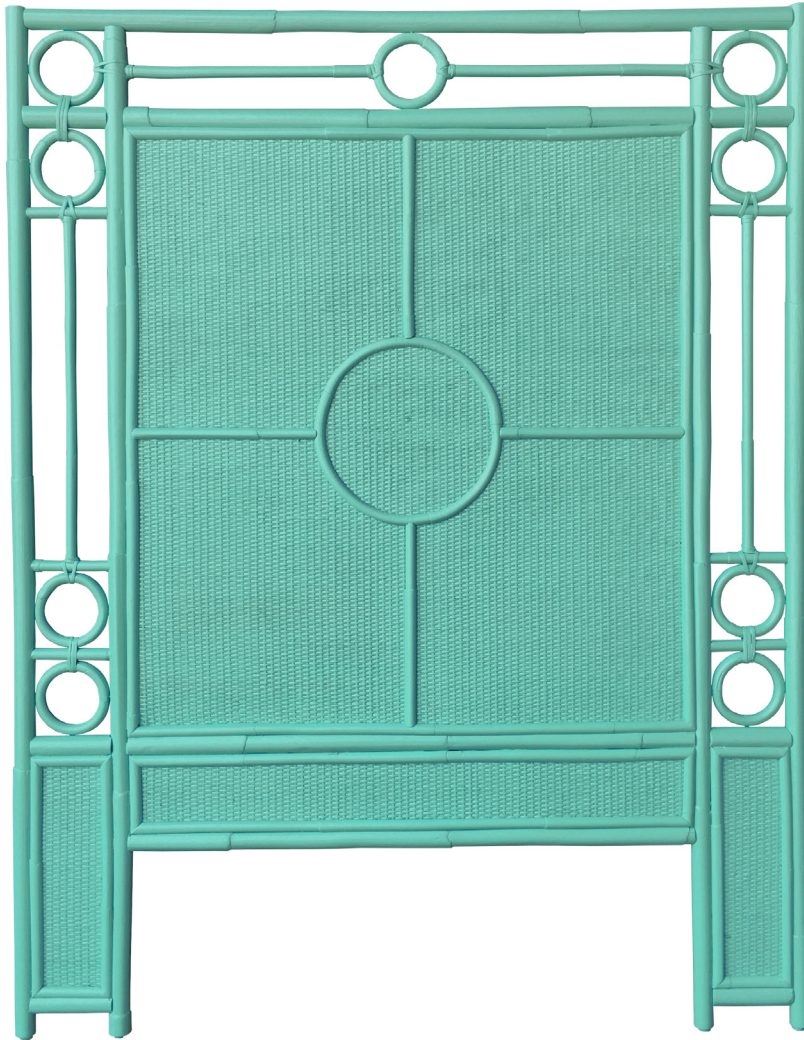

MODERNE MARU COLLECTION

TWIN HEADBOARD

Material

rattan, woven grasscloth
handcrafted in philippines

Finish

see Moderne Maru finish
chart for options

SKU CON400T

Dimensions

44w 54h

Additional Notes

- holes not drilled
- textured grasscloth

Mounting Options

- use with Hollywood frame
- attach directly to wall
- attach to wall with french cleats
(not included)

please keep in mind all rattan pieces are handmade from natural materials so some variation in dimensions is to be expected.