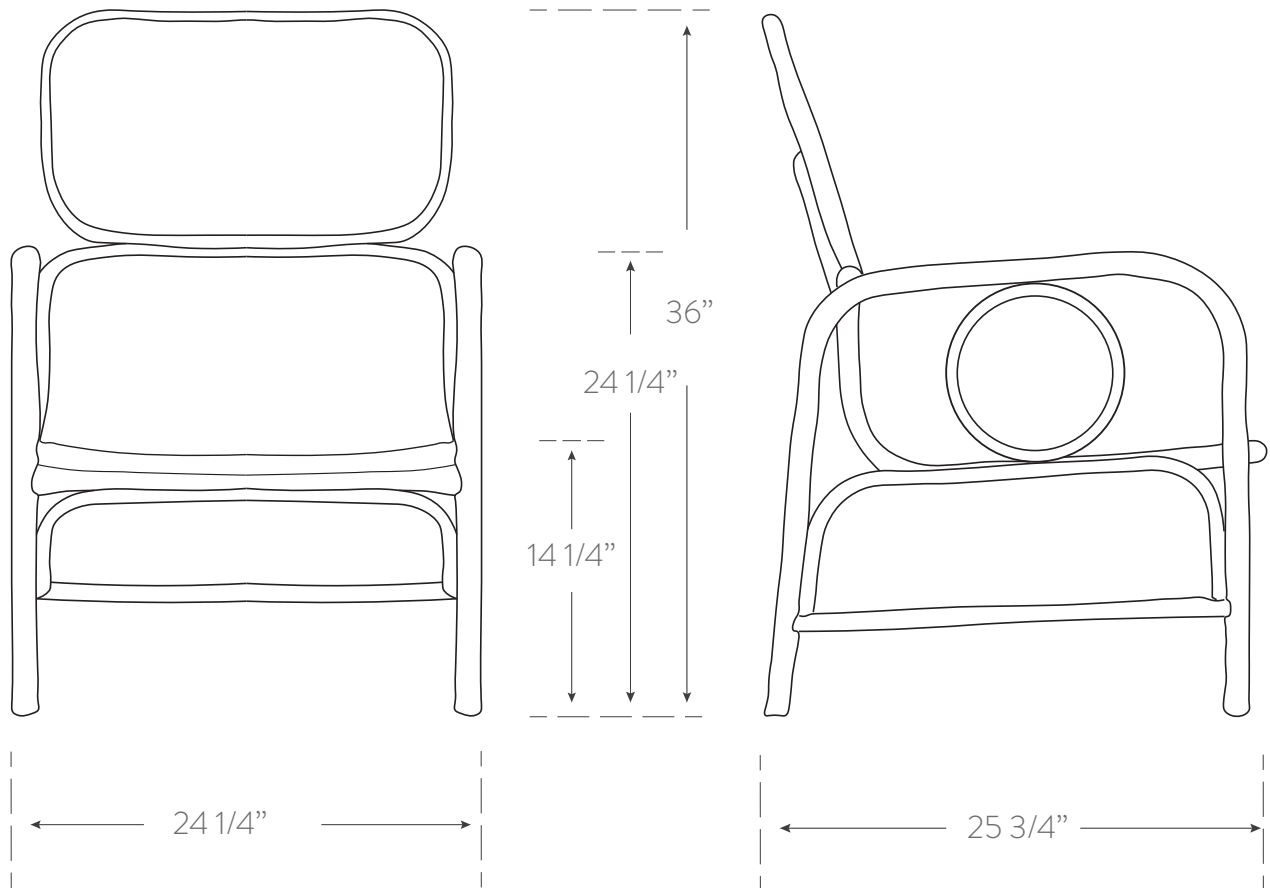

MODERNE MARU COLLECTION

URBAN LANAI LOUNGE

Material

rattan, woven cane
handcrafted in philippines

Finish

see Moderne Maru finish
chart for options

SKU CON150

Dimensions

24.25w 36h 25.75d
seat: 14.25h
arm: 24.75h

Seat Dimensions

19.75w 20.5d

Additional Notes

- cushion available

please keep in mind all rattan pieces are handmade from natural materials so some variation in dimensions is to be expected.