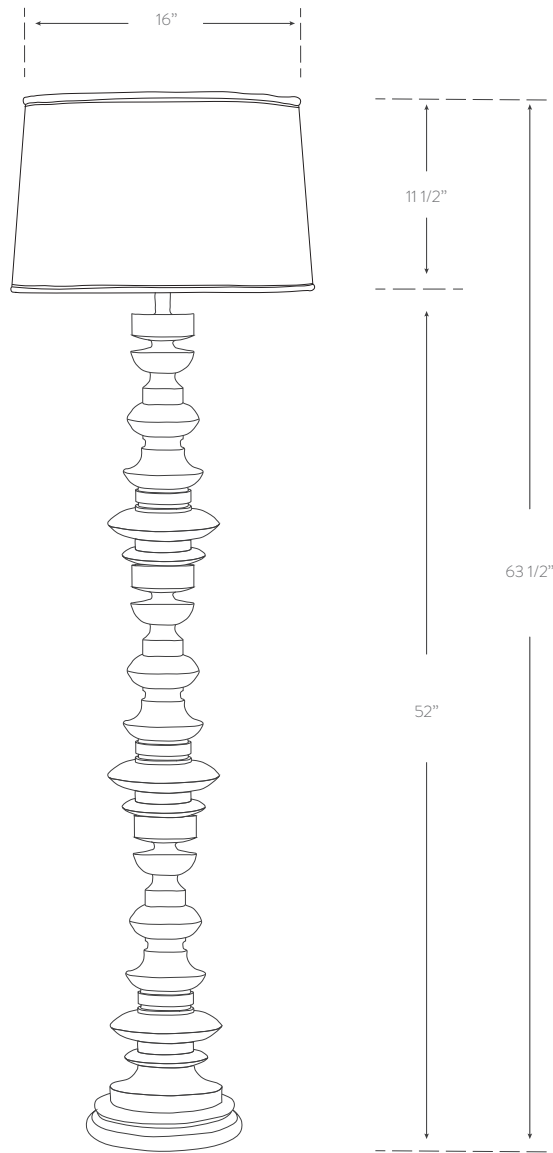

## PAGODA FLOOR LAMP

### Dimensions

base: 9.5w  
shade: 16w  
63.5h

**SKU** RC100.5