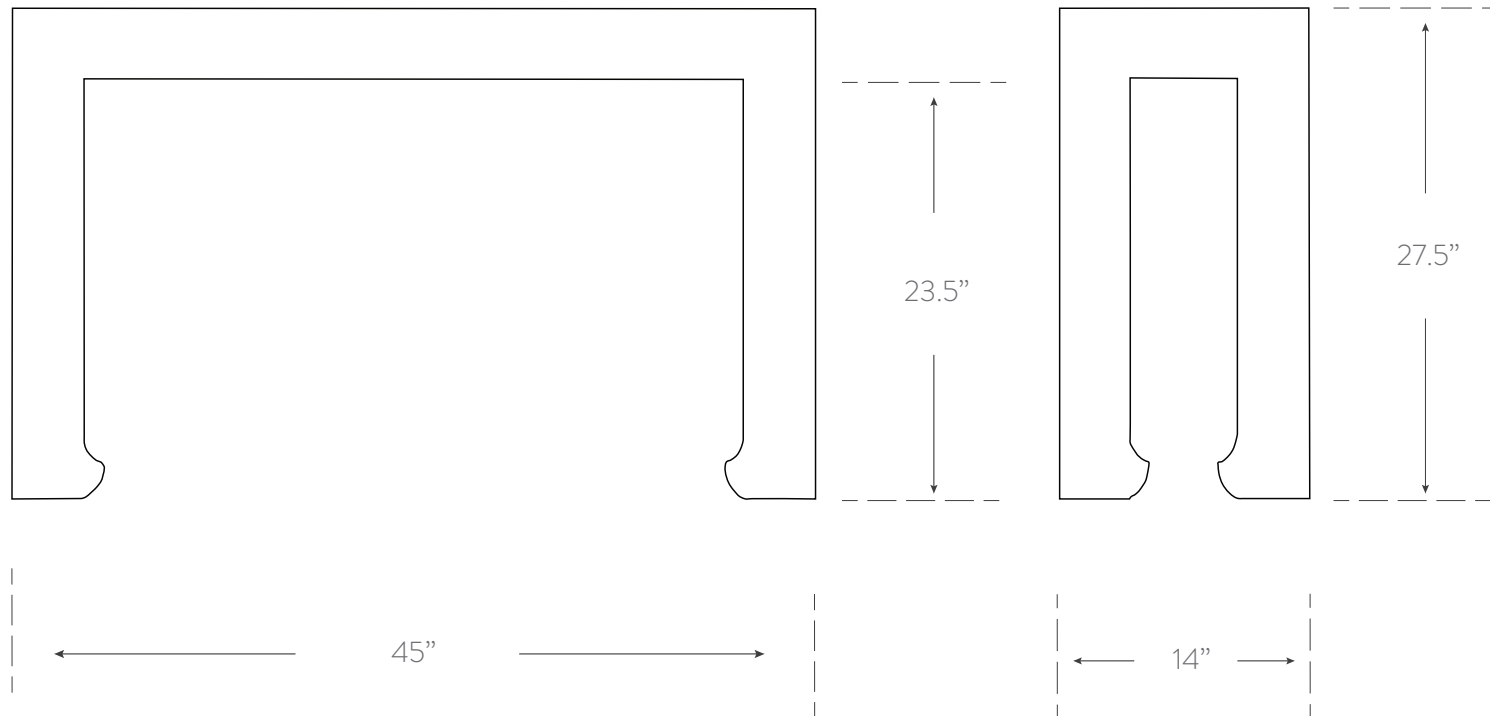

SHANGHAI LOFT COLLECTION

CONSOLE TABLE

Material

wood
benchmade in usa

SKU SL204

Finish

see Shanghai Loft
finish chart for options

Dimensions

45w 27.5h 14d

Additional Notes

- customization available