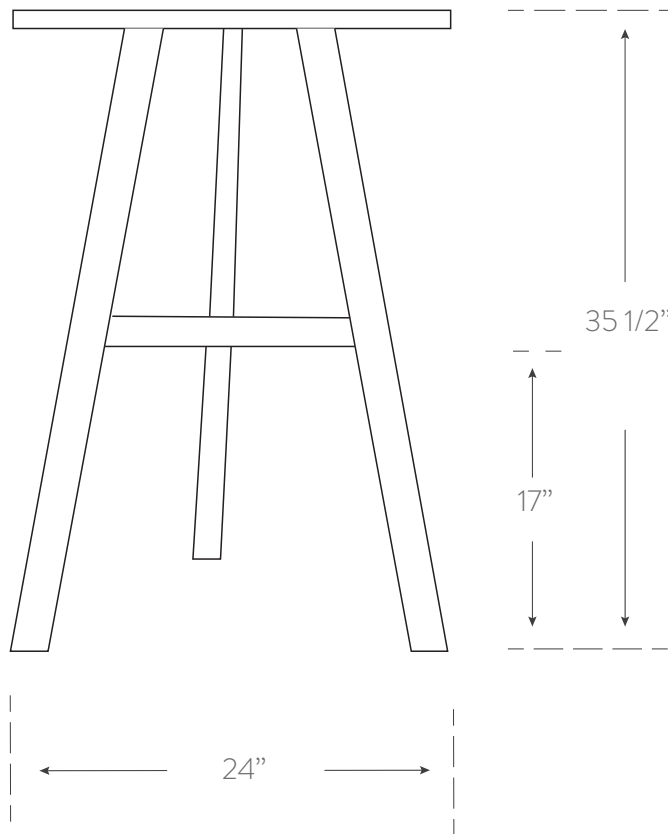

## COUNTER HEIGHT TABLE

### Dimensions

24w 35.5h 24d

### Additional Notes

- customization available
- also available in bar height: 24w 42h 24d