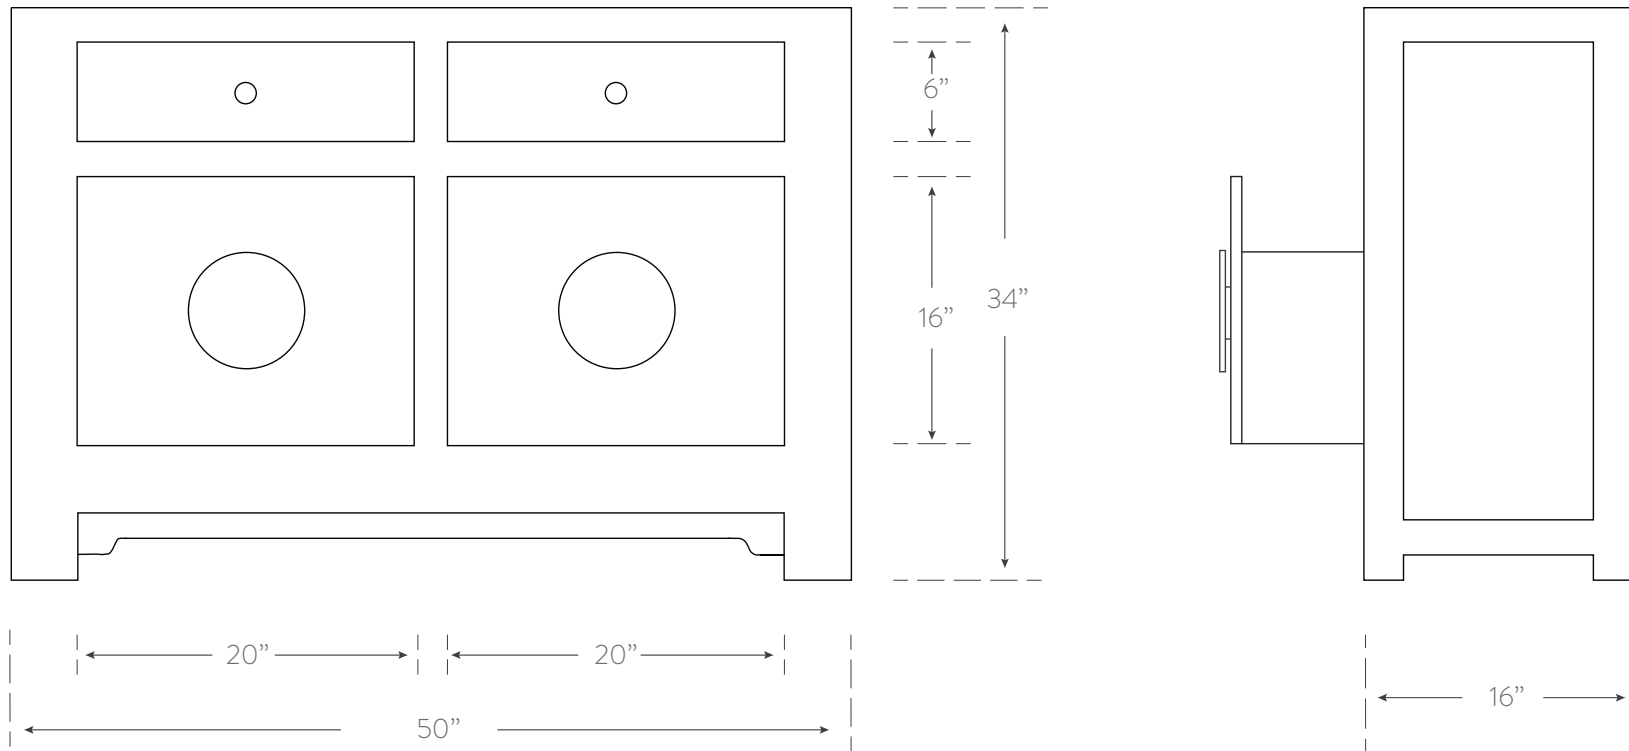

SHANGHAI LOFT COLLECTION

DOUBLE FILE CONSOLE

Material

wood
benchmade in usa

SKU SL301

Finish

see Shanghai Loft
finish chart for options

Dimensions

50w 34h 16d

Interior Dimensions

drawers:
18.375w 4.25h 11d

file drawers:
18w 11d 10.25h

Additional Notes

- customization available
- wood hardware
- soft close drawers
- file drawers adjustable to letter or legal