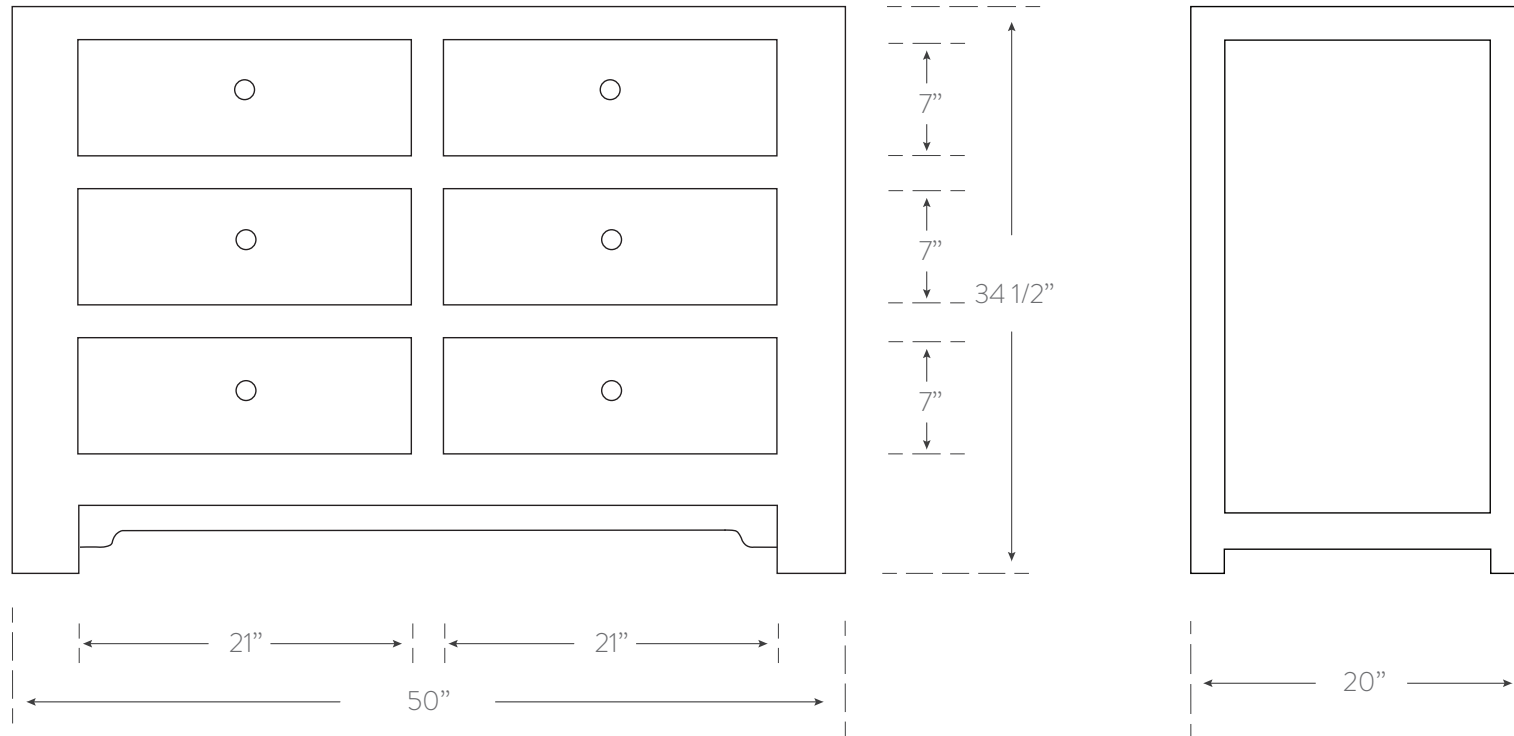

SHANGHAI LOFT COLLECTION

DRESSER

Material

wood
benchmade in usa

SKU SL307

Finish

see Shanghai Loft
finish chart for options

Dimensions

50w 34.5h 20d

Additional Notes

- customization available
- wood hardware
- soft close drawers