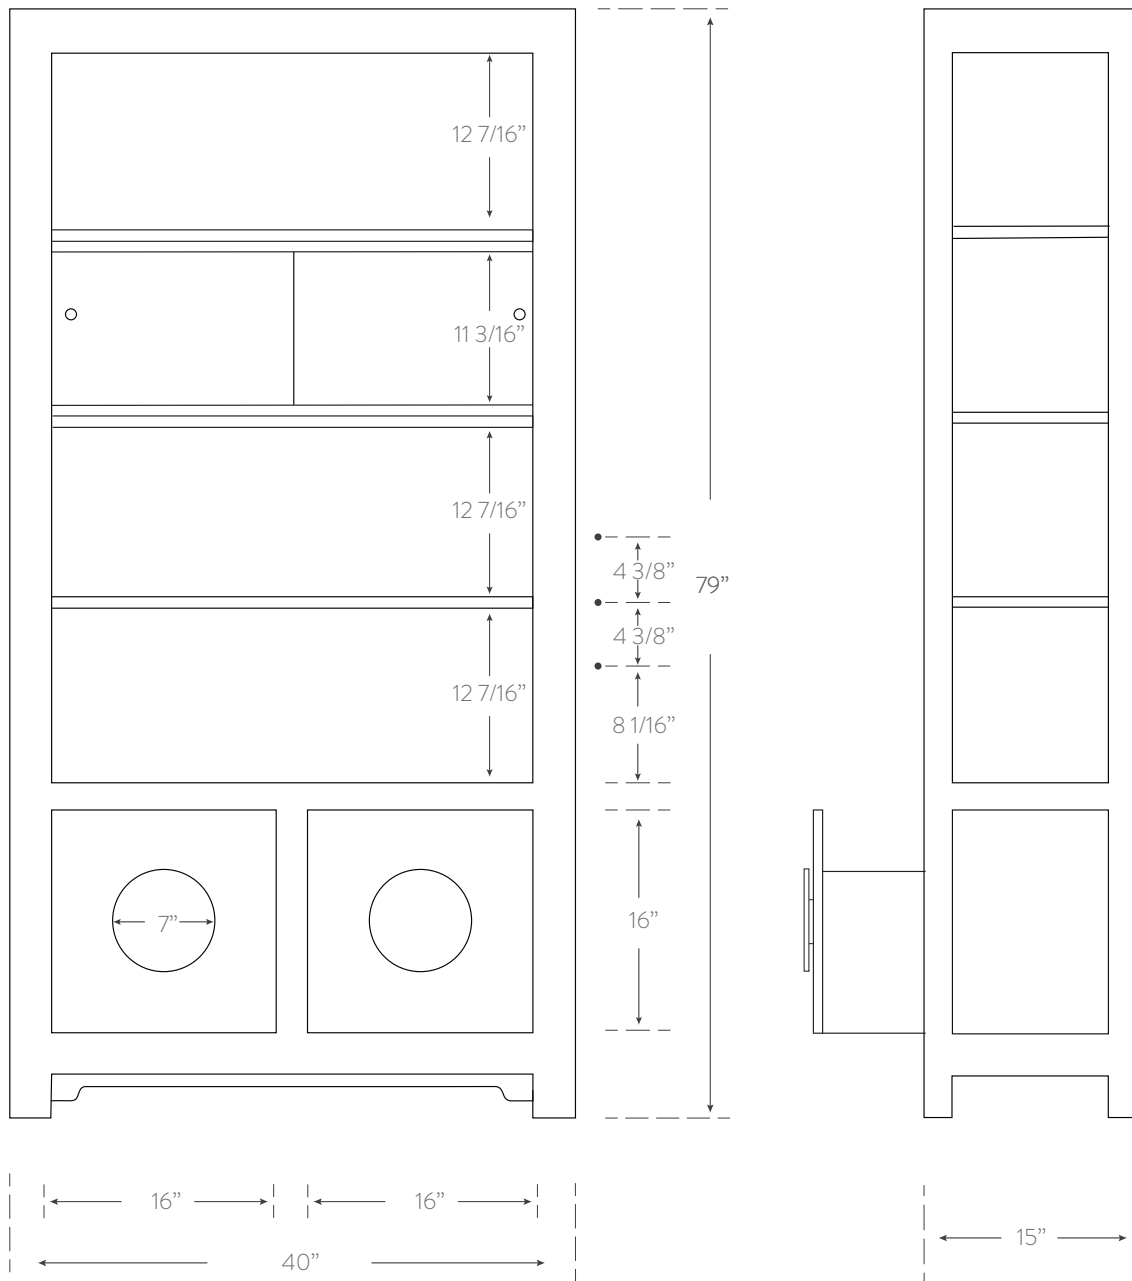

SHANGHAI LOFT COLLECTION

ETAGERE DOUBLE FILE W/ SLIDING DOORS

Material

wood
benchmade in usa

Finish

see Shanghai Loft
finish chart for options

SKU SL405

Dimensions

40w 79h 15d

Interior Dimensions

drawers:
14w 10.25h 11d

Additional Notes

- customization available
- wood hardware
- soft close drawers
- adjustable shelf
- sliding doors
- letter size file drawers