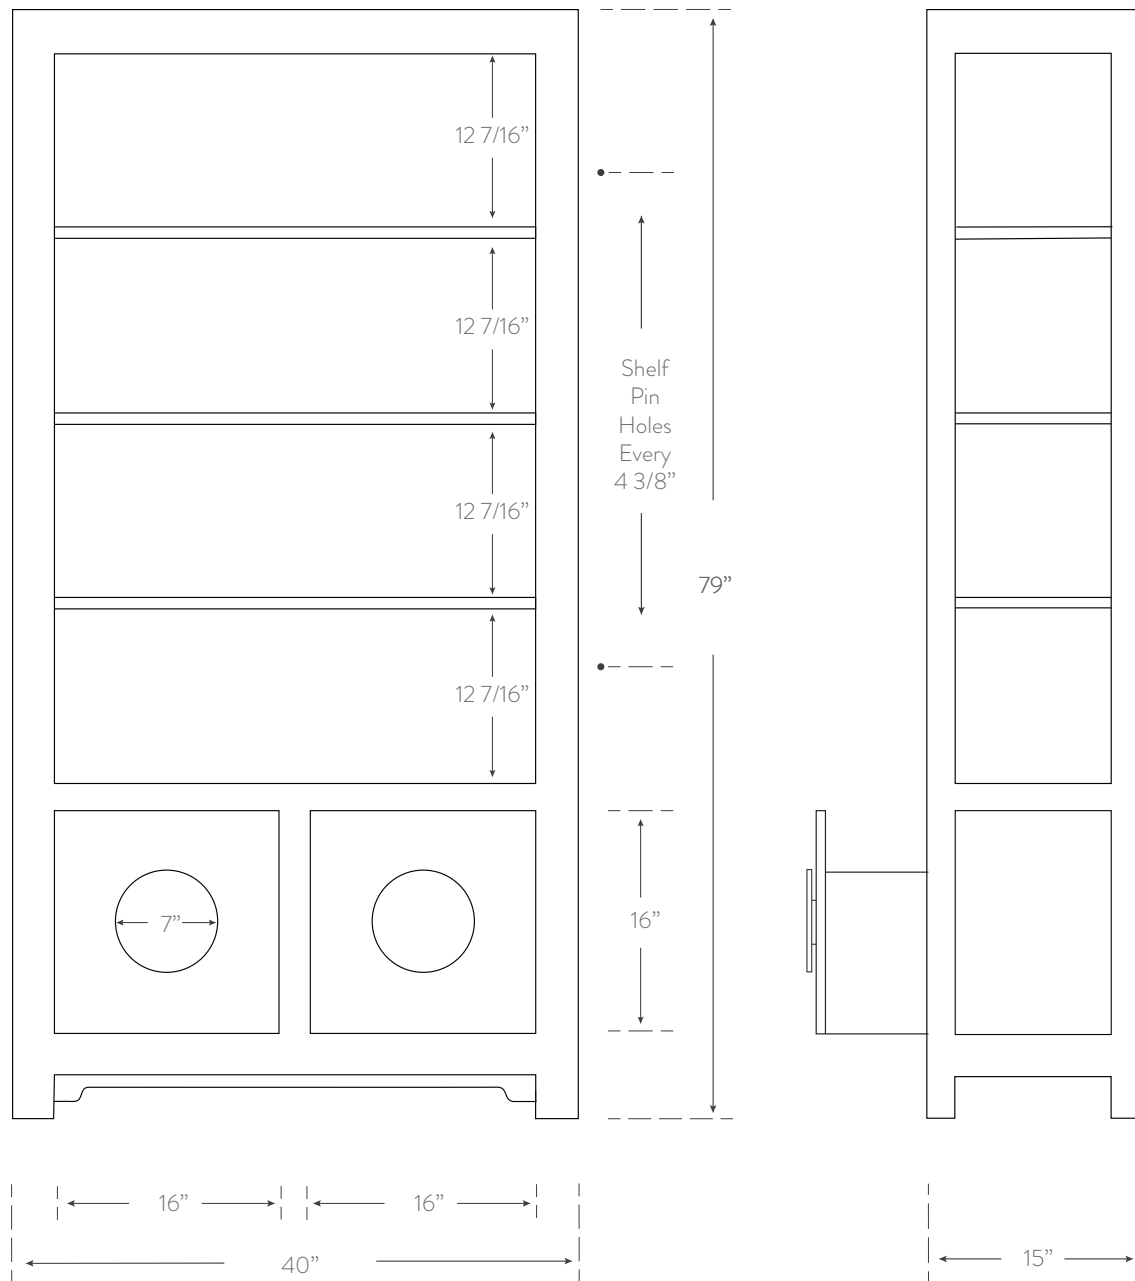

SHANGHAI LOFT COLLECTION

ETAGERE DOUBLE FILE

Material

wood
benchmade in usa

Finish

see Shanghai Loft
finish chart for options

SKU SL400

Dimensions

40w 79h 15d

Interior Dimensions

drawers:
14w 10.25h 11d

Additional Notes

- customization available
- wood hardware
- soft close drawers
- adjustable shelves
- letter size file drawers