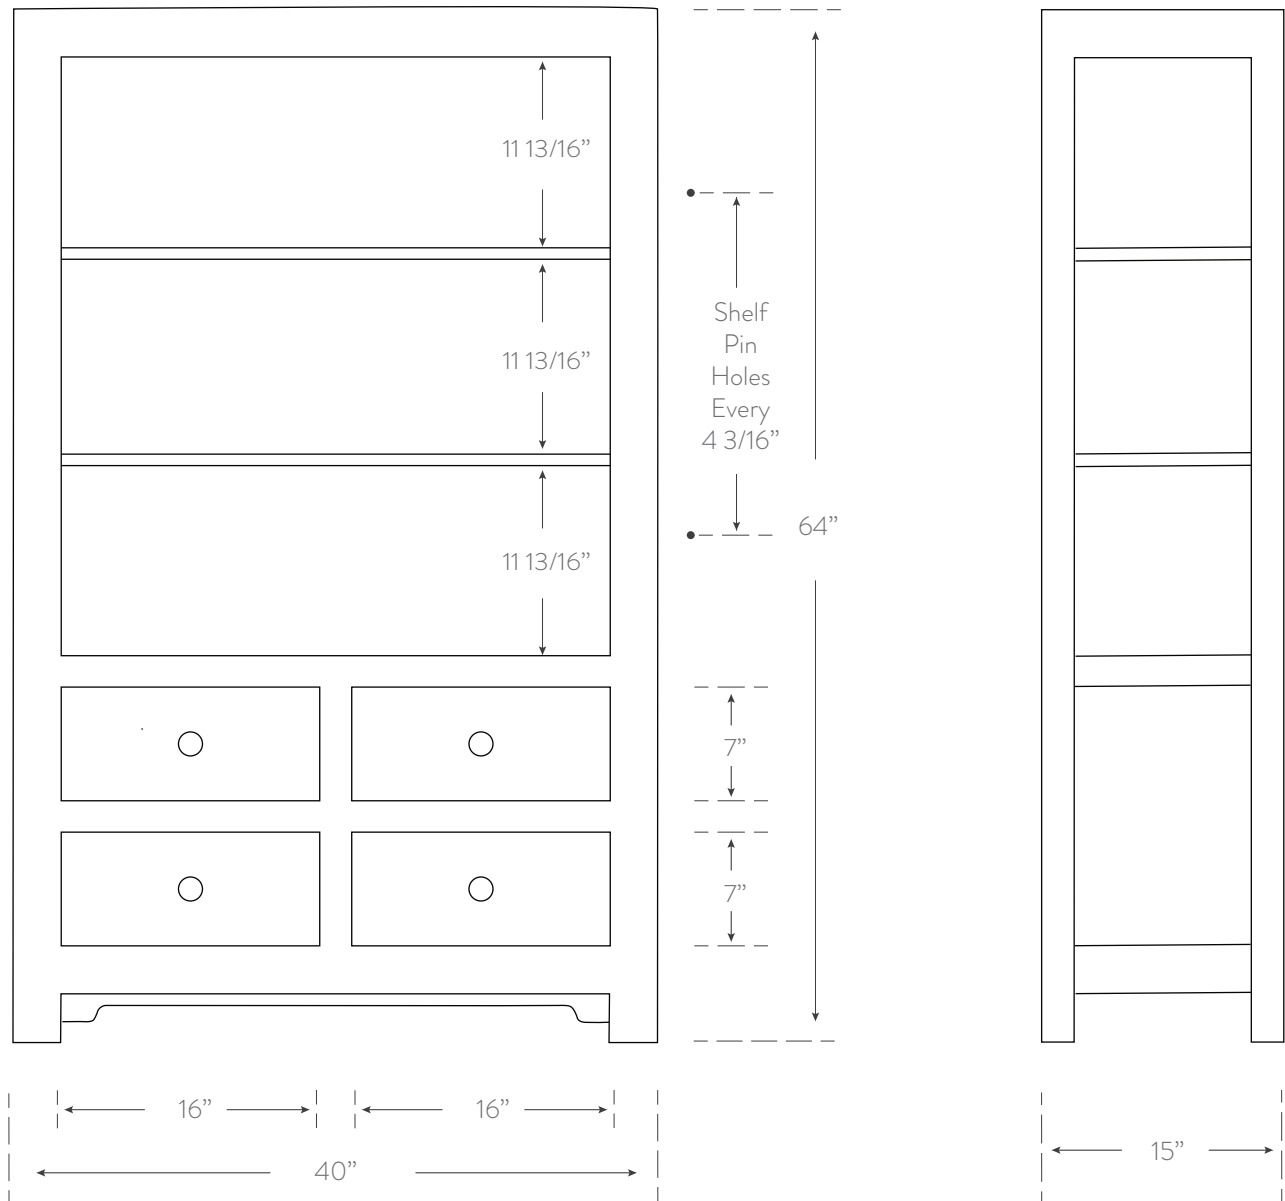

SHANGHAI LOFT COLLECTION

SMALL ETAGERE

Material

wood
benchmade in usa

Finish

see Shanghai Loft
finish chart for options

SKU SL410

Dimensions

40w 64h 15d

Interior Dimensions

drawers:
14.5w 4.625h 11d

Additional Notes

- customization available
- wood hardware
- soft close drawers
- adjustable shelves