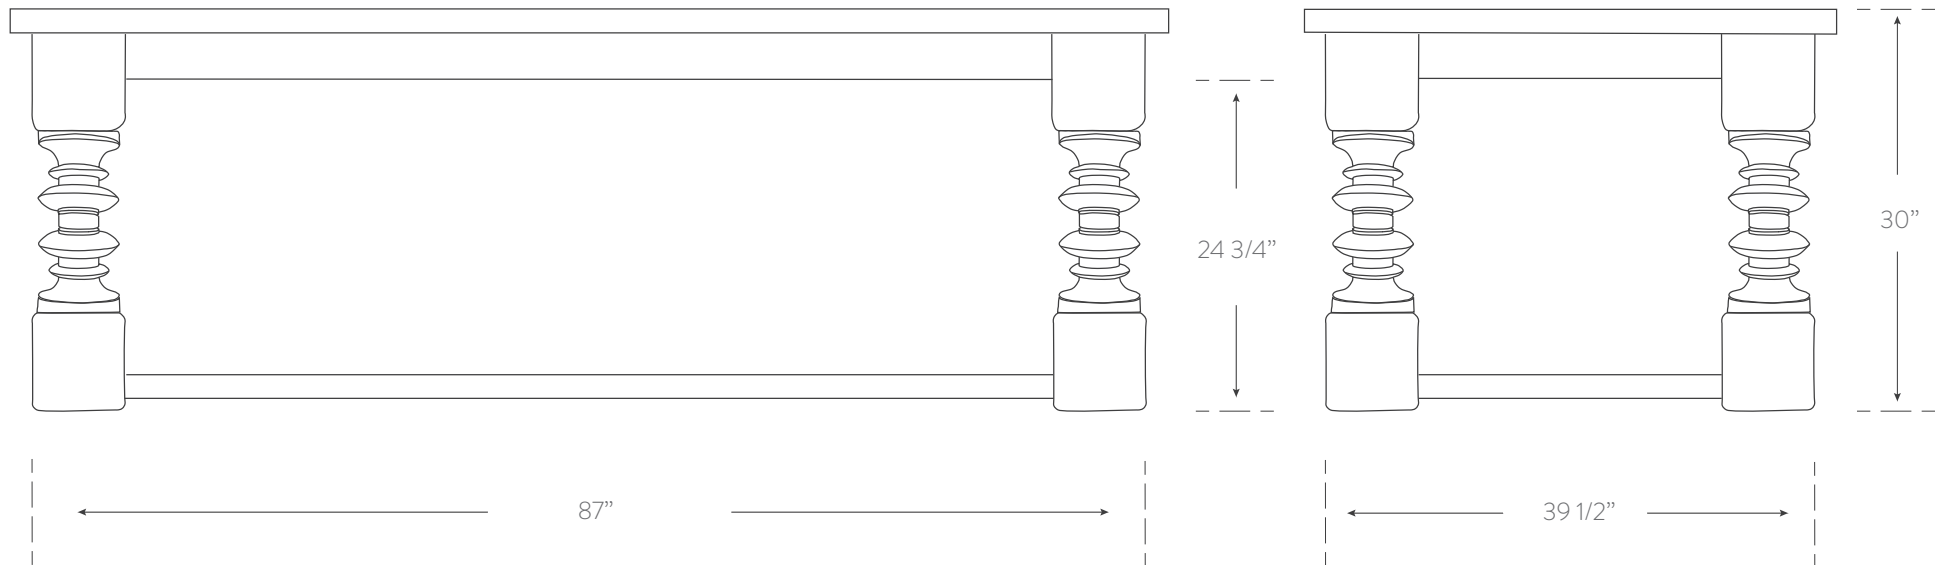

SHANGHAI LOFT COLLECTION

PAGODA FARM TABLE

Material

wood and resin
benchmade in usa

SKU RC600

Finish

see Shanghai Loft
finish chart for options

Dimensions

87w 30h 39.5d

Additional Notes

- customization available
- legs only available in painted finishes