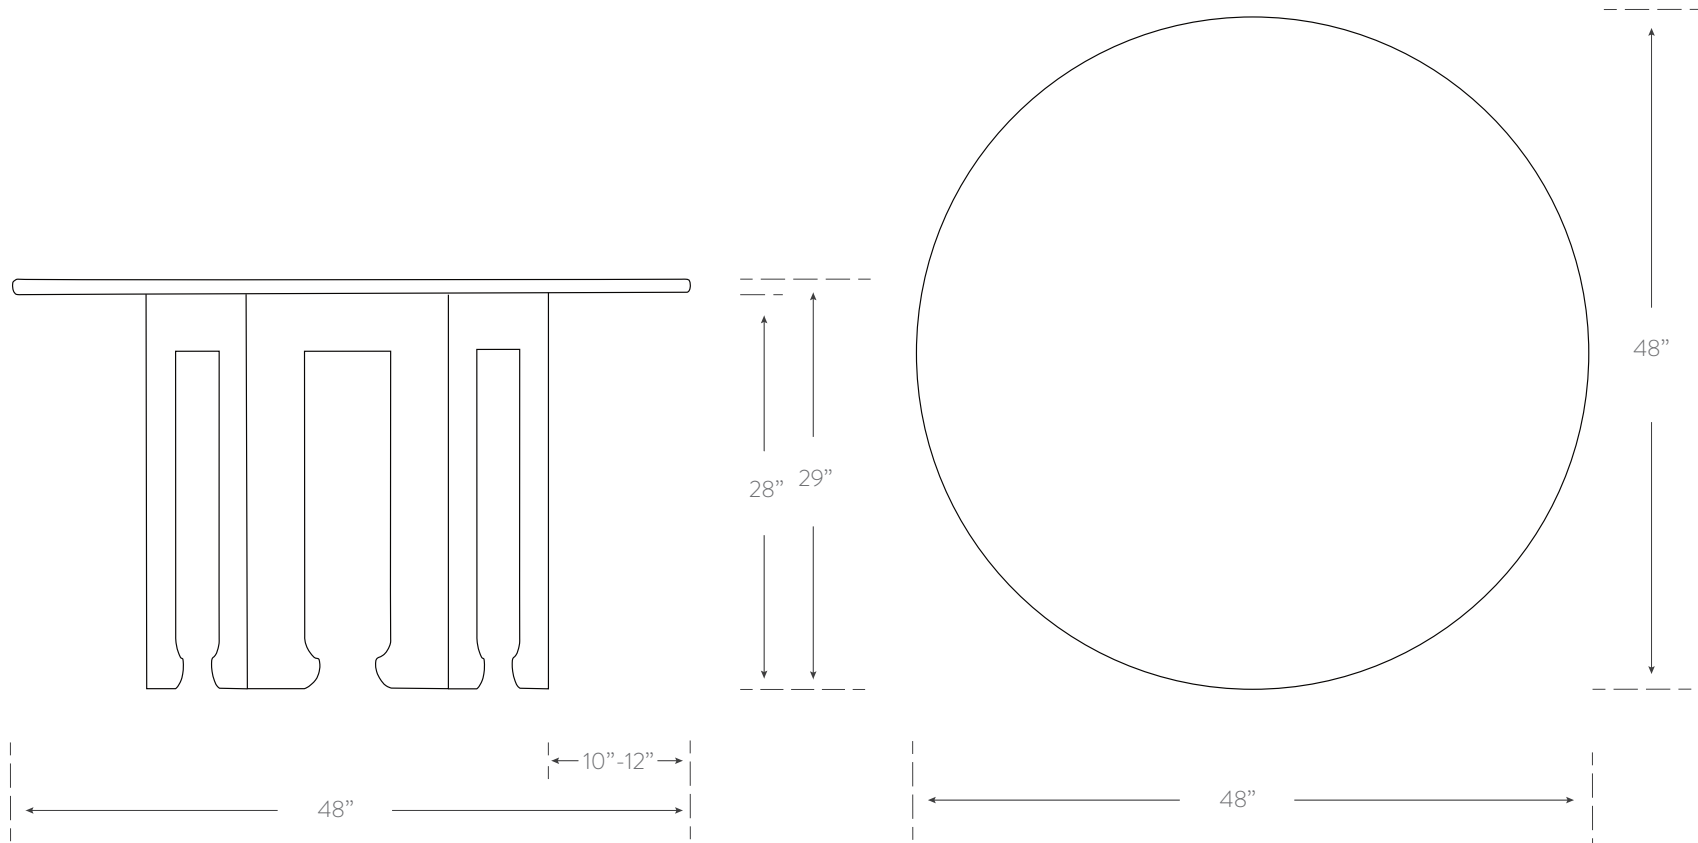

SHANGHAI LOFT COLLECTION

ROUND DINING TABLE

Material

wood
benchmade in usa

SKU SL220

Finish

see Shanghai Loft
finish chart for options

Dimensions

48w 29h

base: 28w 28h

Additional Notes

- customization available