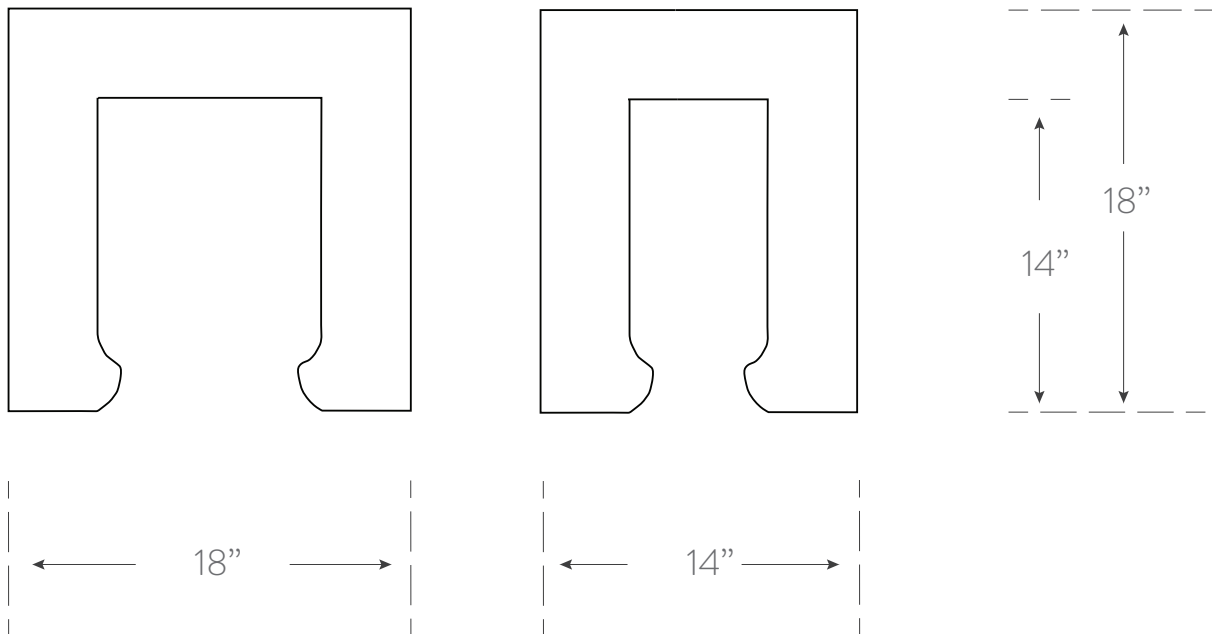

SHANGHAI LOFT COLLECTION

SEPIA TATTOOED BENCH

Material

wood
benchmade in usa

Finish

dragon tattoo
digitally printed with
a clear poly finish

SKU SL201.2

Dimensions

18w 18h 14d

Additional Notes

- customization available
- custom print available