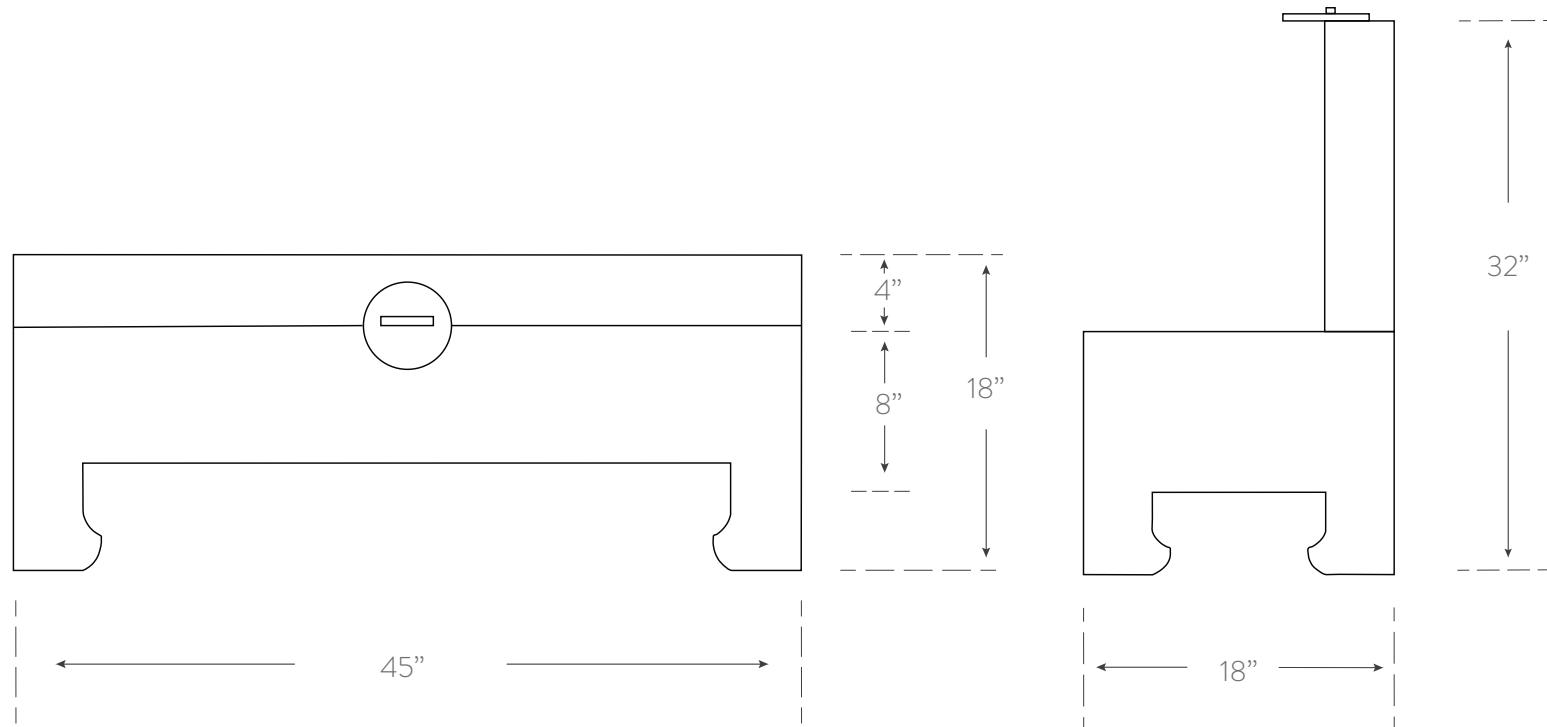

## YOGA TRUNK WITH MANDALA

### Dimensions

45w 18h 18d

### Interior Dimensions

43.5w 9.75h 16.5d