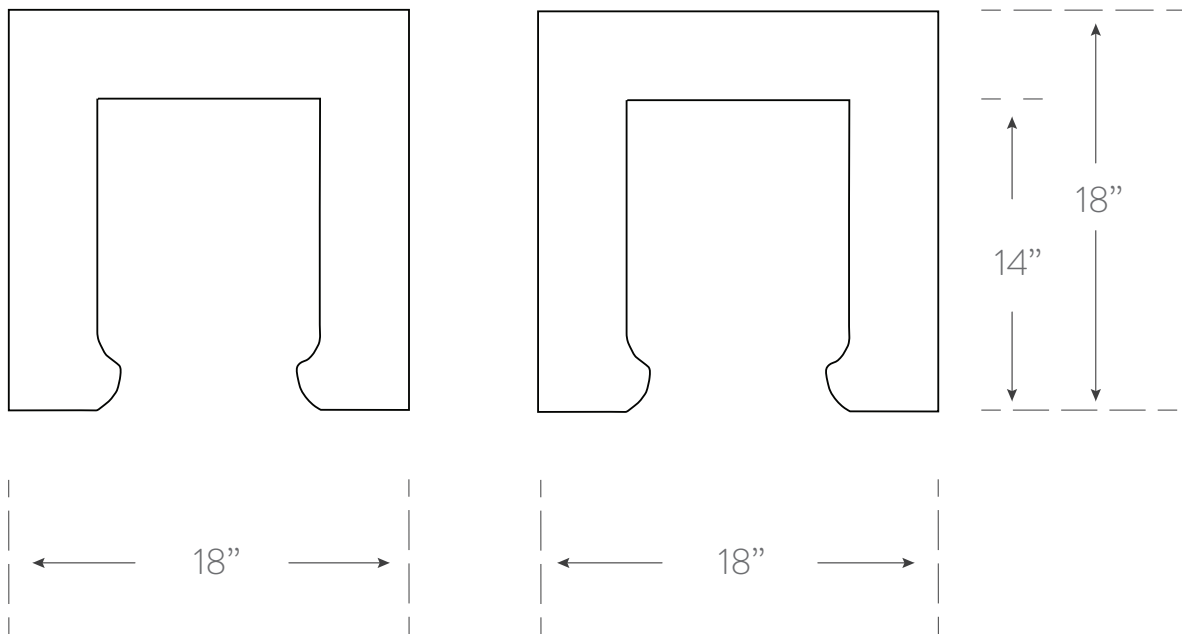

SHANGHAI LOFT COLLECTION

BUNCHING TABLE

Material

wood
benchmade in usa

Finish

see Shanghai Loft
finish chart for options

SKU SL200

Dimensions

18w 18h 18d

Additional Notes

- customization available