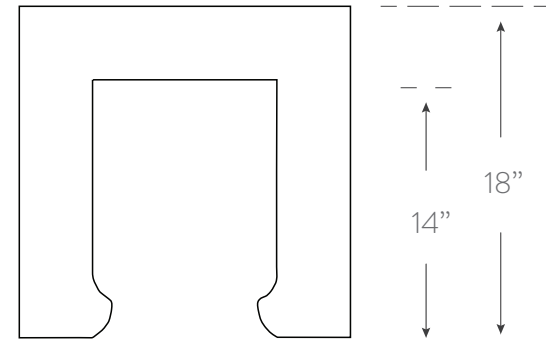

SHANGHAI LOFT COLLECTION

COCKTAIL TABLE

Material

wood
benchmade in usa

SKU SL202

Finish

see Shanghai Loft
finish chart for options

Dimensions

45w 18h 18d

Additional Notes

- customization available