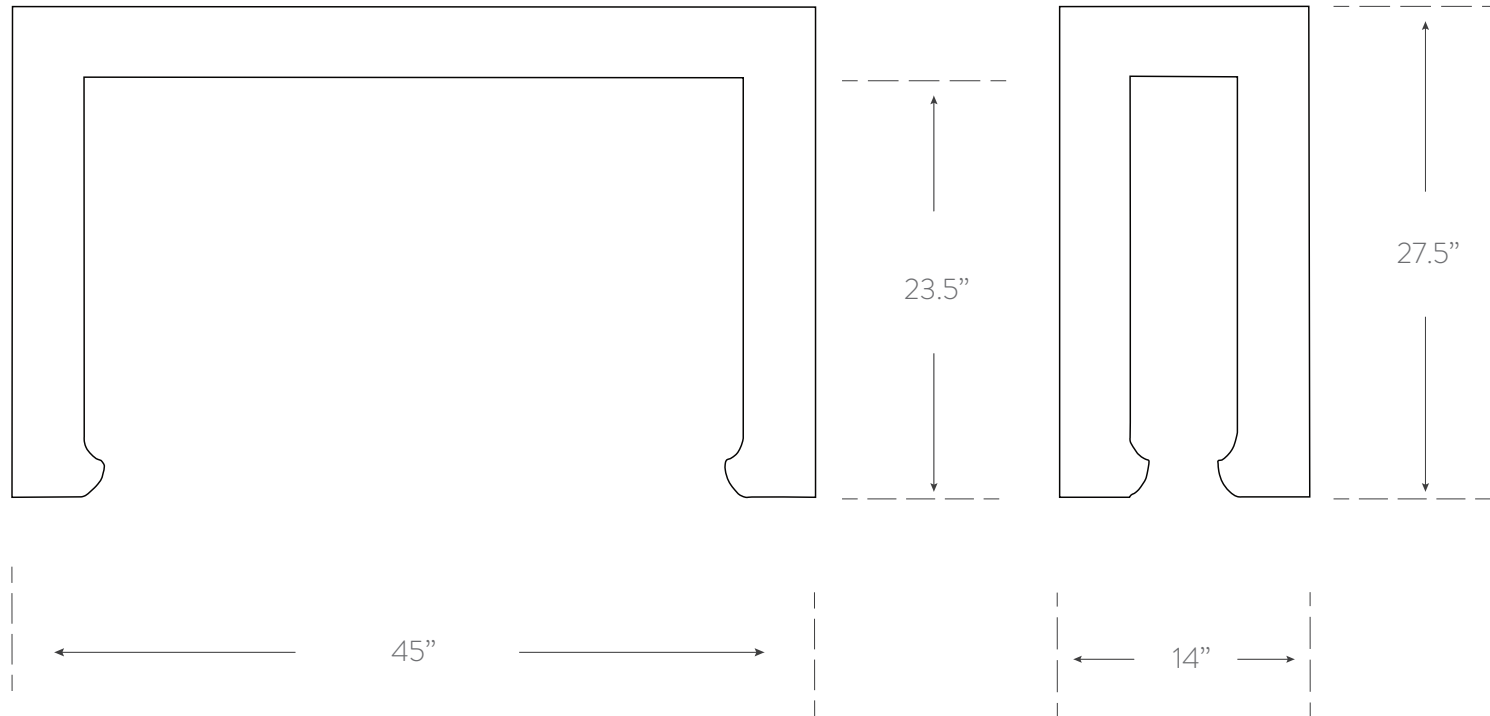

SHANGHAI LOFT COLLECTION

TATTOOED CONSOLE TABLE

Material

wood
benchmade in usa

SKU SL204T

Finish Options

- dragon tattoo
- sepia dragon tattoo
- tortoise

digitally printed with
a clear poly finish

Dimensions

45w 27.5h 14d

Additional Notes

- customization available
- custom print available