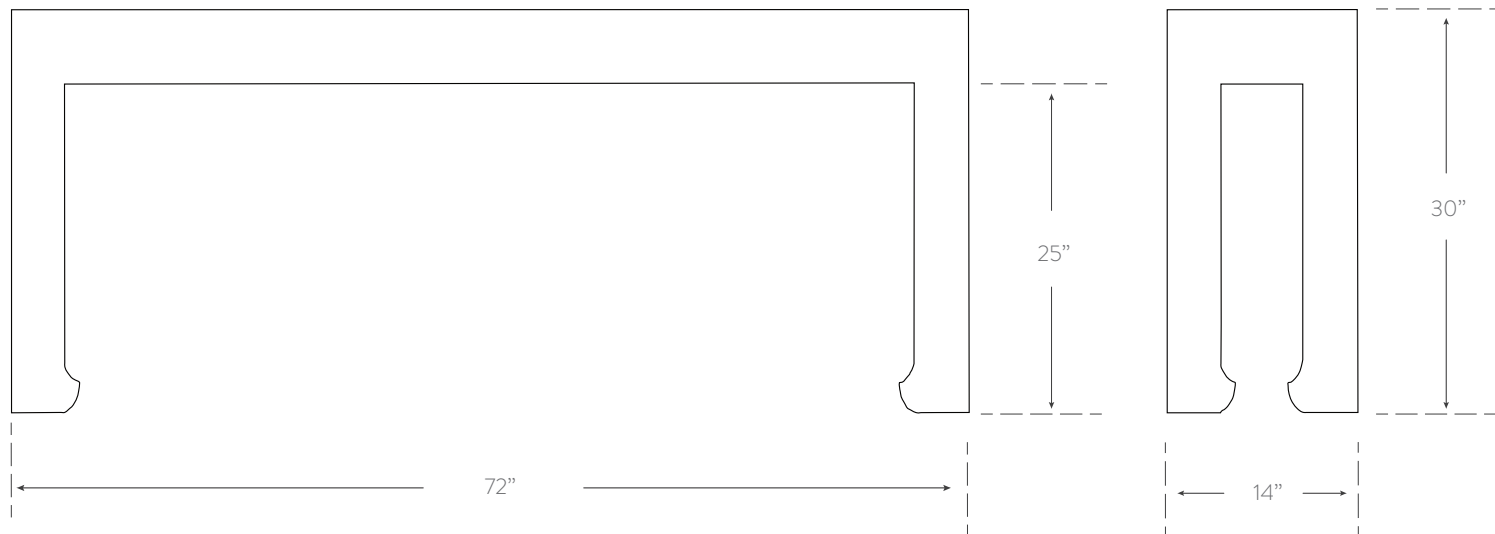

SHANGHAI LOFT COLLECTION

72" CONSOLE TABLE

Material

wood
benchmade in usa

SKU SL205

Finish

see Shanghai Loft
finish chart for options

Dimensions

72w 30h 14d

Additional Notes

- customization available