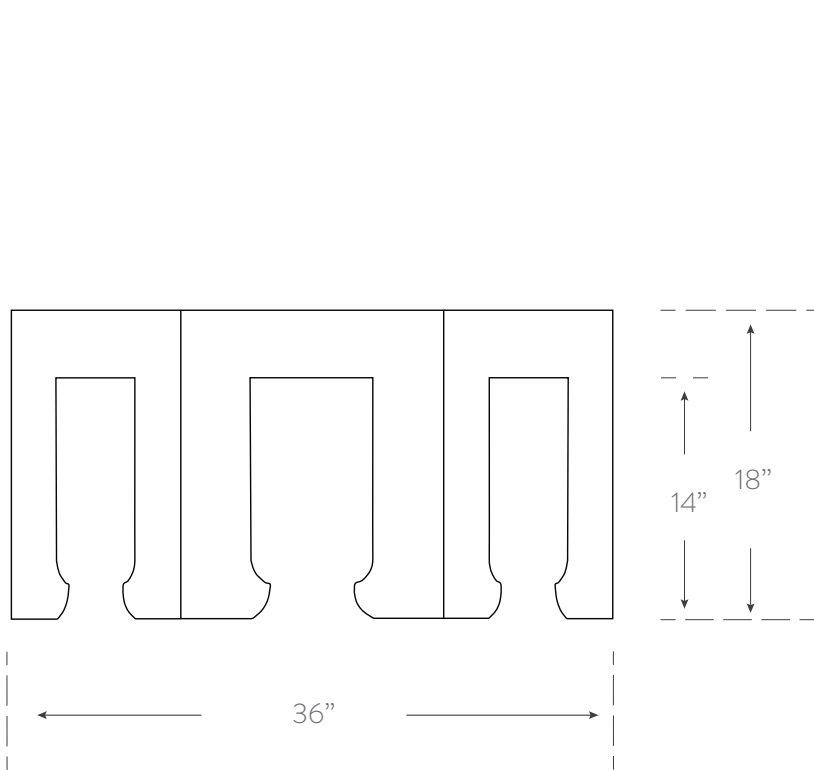

SHANGHAI LOFT COLLECTION

OCTAGONAL COCKTAIL TABLE

Material

wood
benchmade in usa

SKU SL205

Finish

see Shanghai Loft
finish chart for options

Dimensions

36w 18h 36d

Additional Notes

- customization available