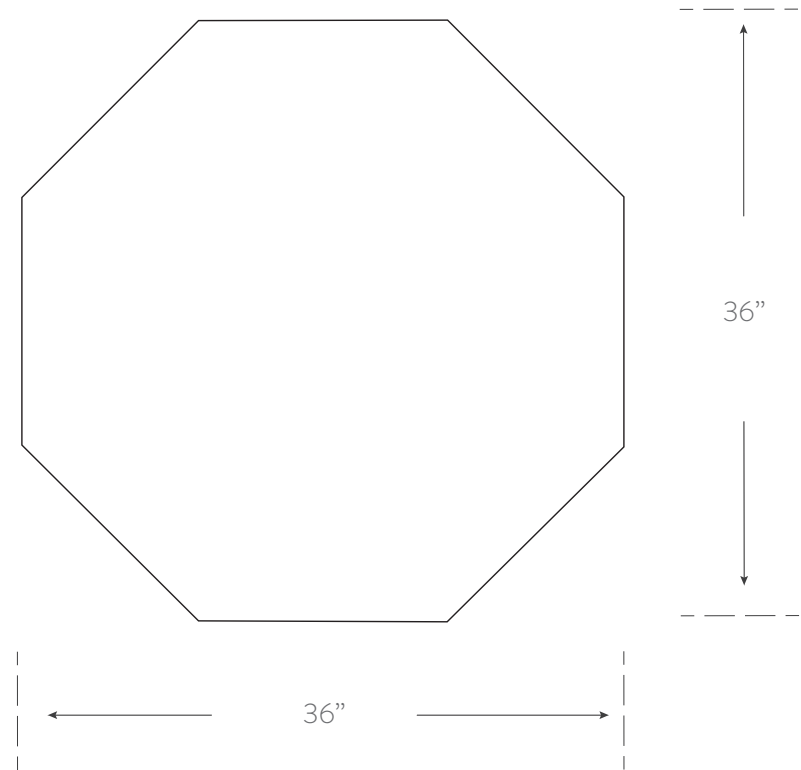

SHANGHAI LOFT COLLECTION

OCTAGONAL COCKTAIL TABLE

Material

wood
benchmade in usa

SKU SL205

Finish

see Shanghai Loft
finish chart for options

Dimensions

36w 18h 36d

Additional Notes

- customization available