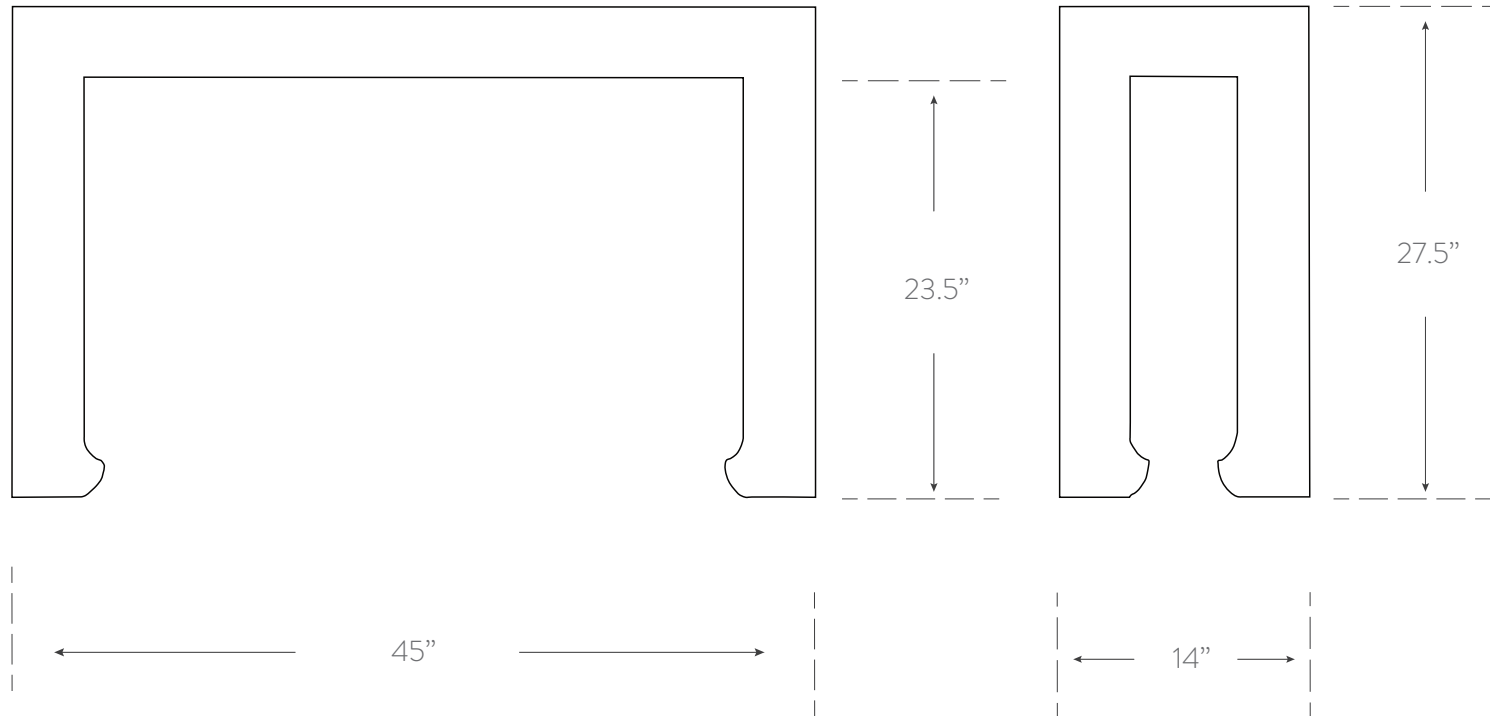

SHANGHAI LOFT COLLECTION

TATTOOED CONSOLE TABLE

Material

wood
benchmade in usa

SKU SL206

Finish

dragon tattoo
digitally printed with
a clear poly finish

Dimensions

45w 27.5h 14d

Additional Notes

- customization available
- custom print available