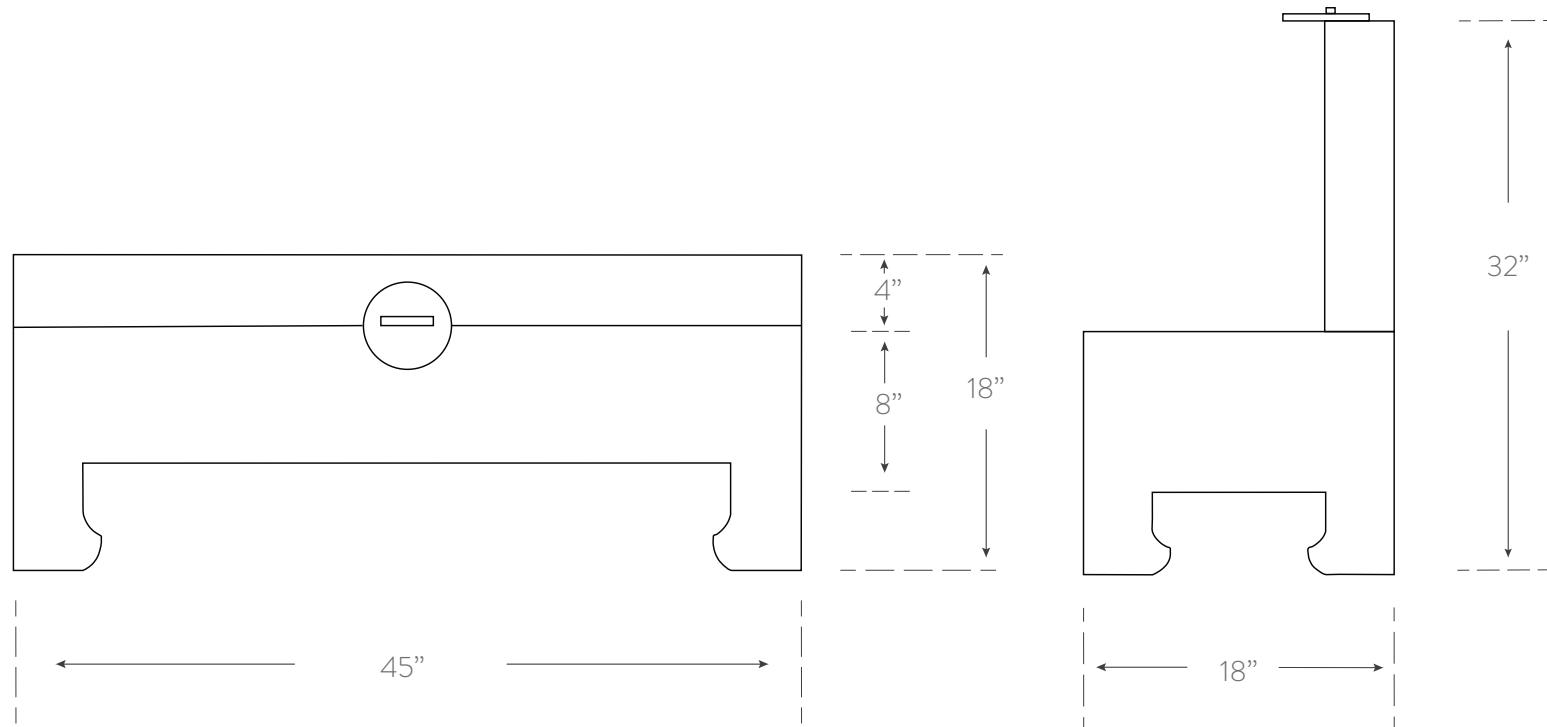

SHANGHAI LOFT COLLECTION

YOGA TRUNK WITH MANDALA

Material

wood
benchmade in usa

SKU SL210

Finish

see Shanghai Loft
finish chart for options
mandala digitally printed
with a clear poly finish

Dimensions

45w 18h 18d

Interior Dimensions

43.5w 9.75h 16.5d

Additional Notes

- customization available
- custom print available