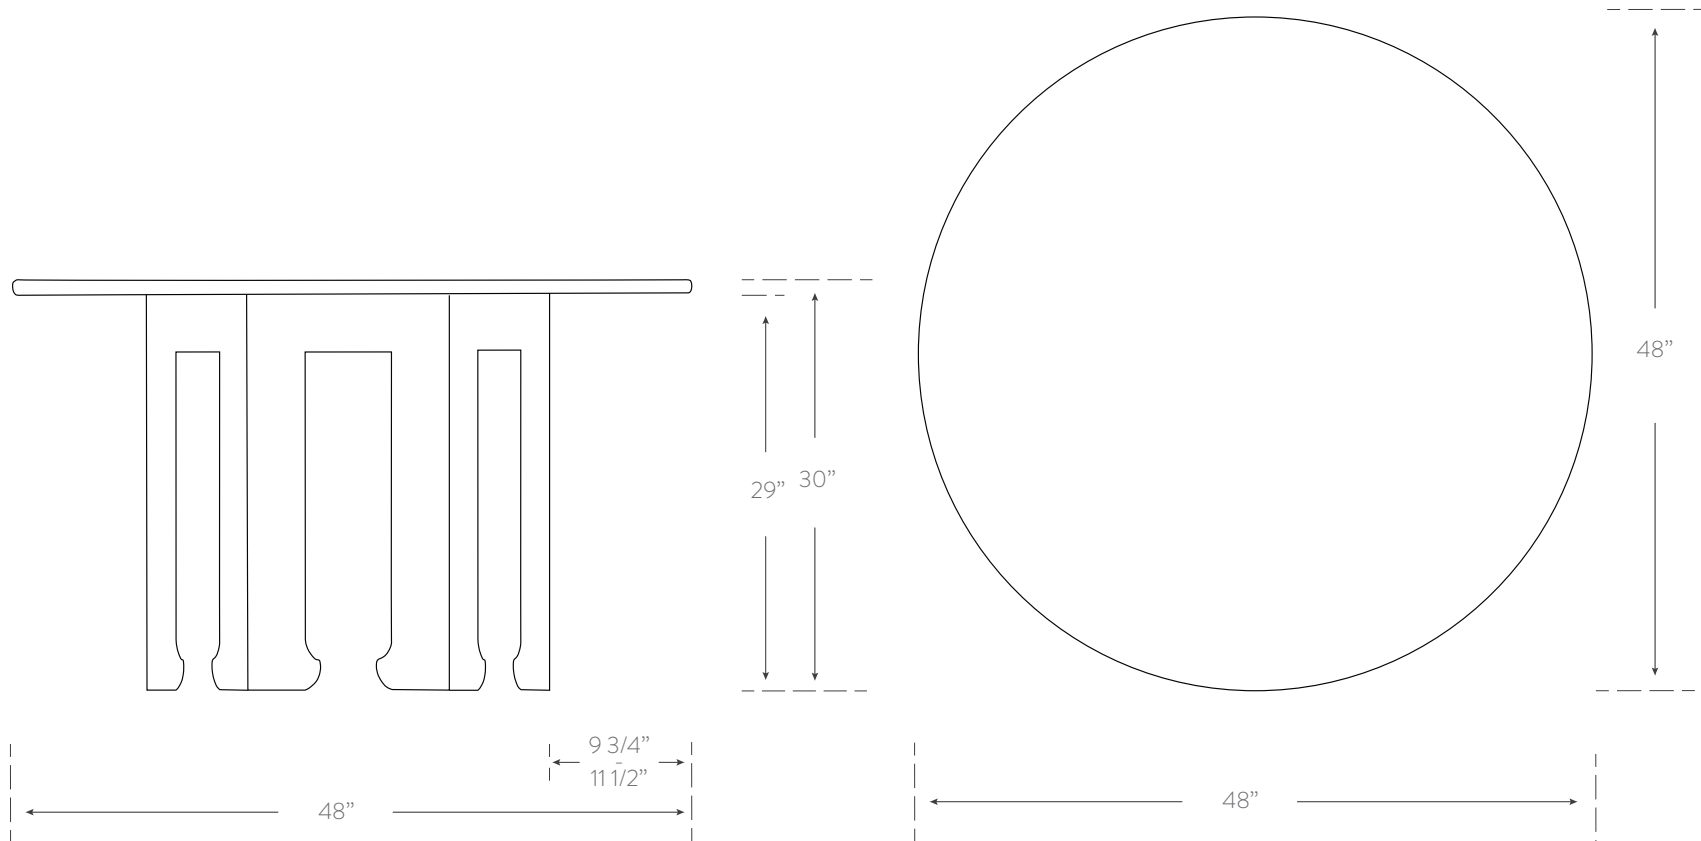

SHANGHAI LOFT COLLECTION

ROUND DINING TABLE

Material

wood
benchmade in usa

SKU SL220

Finish

see Shanghai Loft
finish chart for options

Dimensions

48w 30h

base: 28w 29h

Additional Notes

- customization available