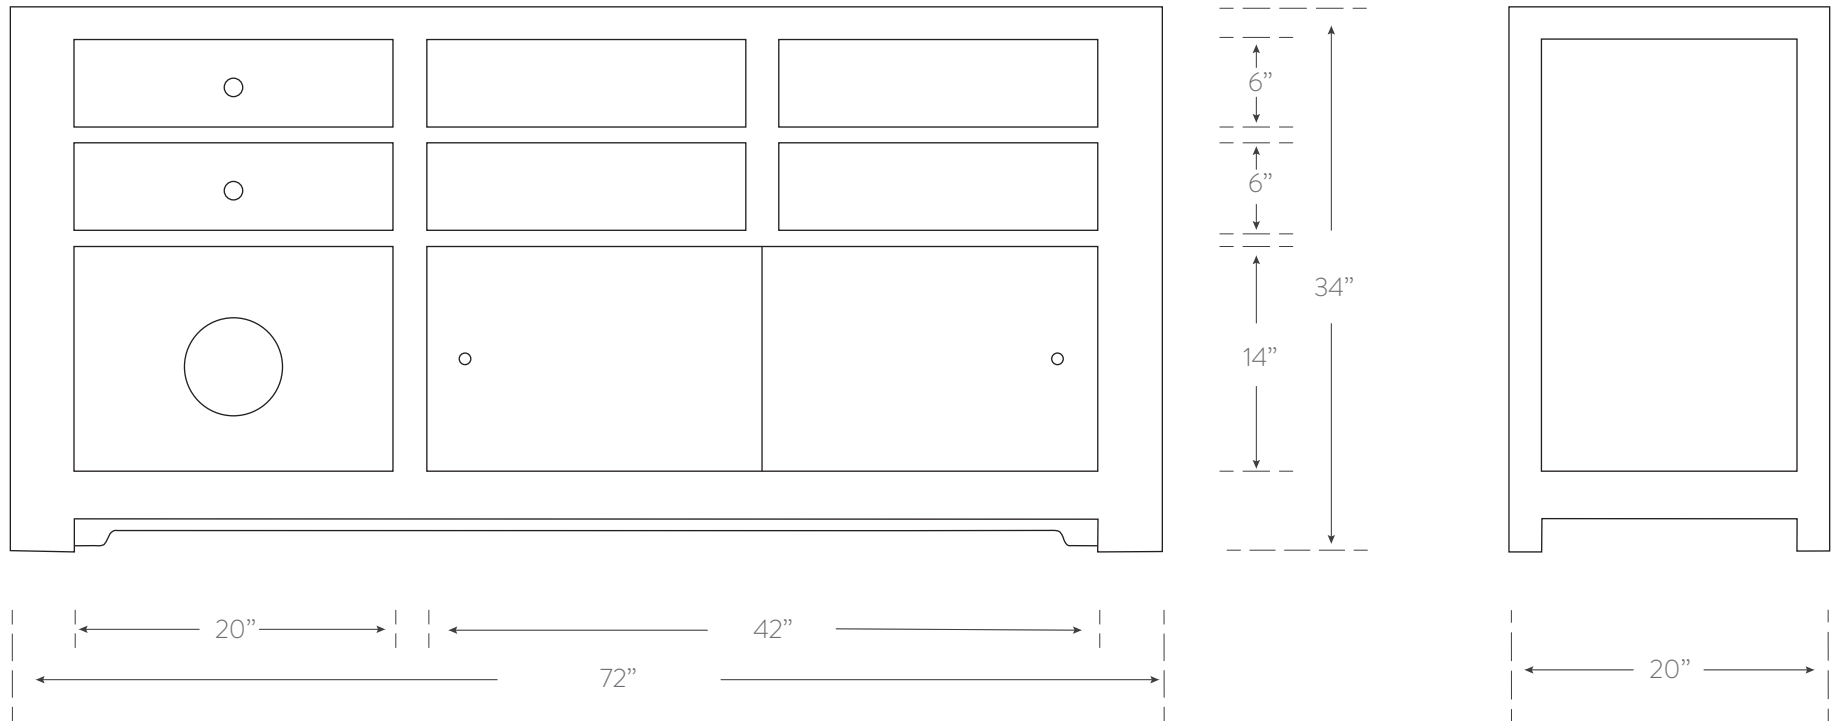

SHANGHAI LOFT COLLECTION

TURNTABLE CONSOLE

Material

wood
benchmade in usa

SKU SL305

Finish

see Shanghai Loft
finish chart for options

Dimensions

72w 34h 20d

Additional Notes

- customization available
- soft close drawers
- sliding doors
- vinyl drawer
- standard with wood hardware that can be painted or stained