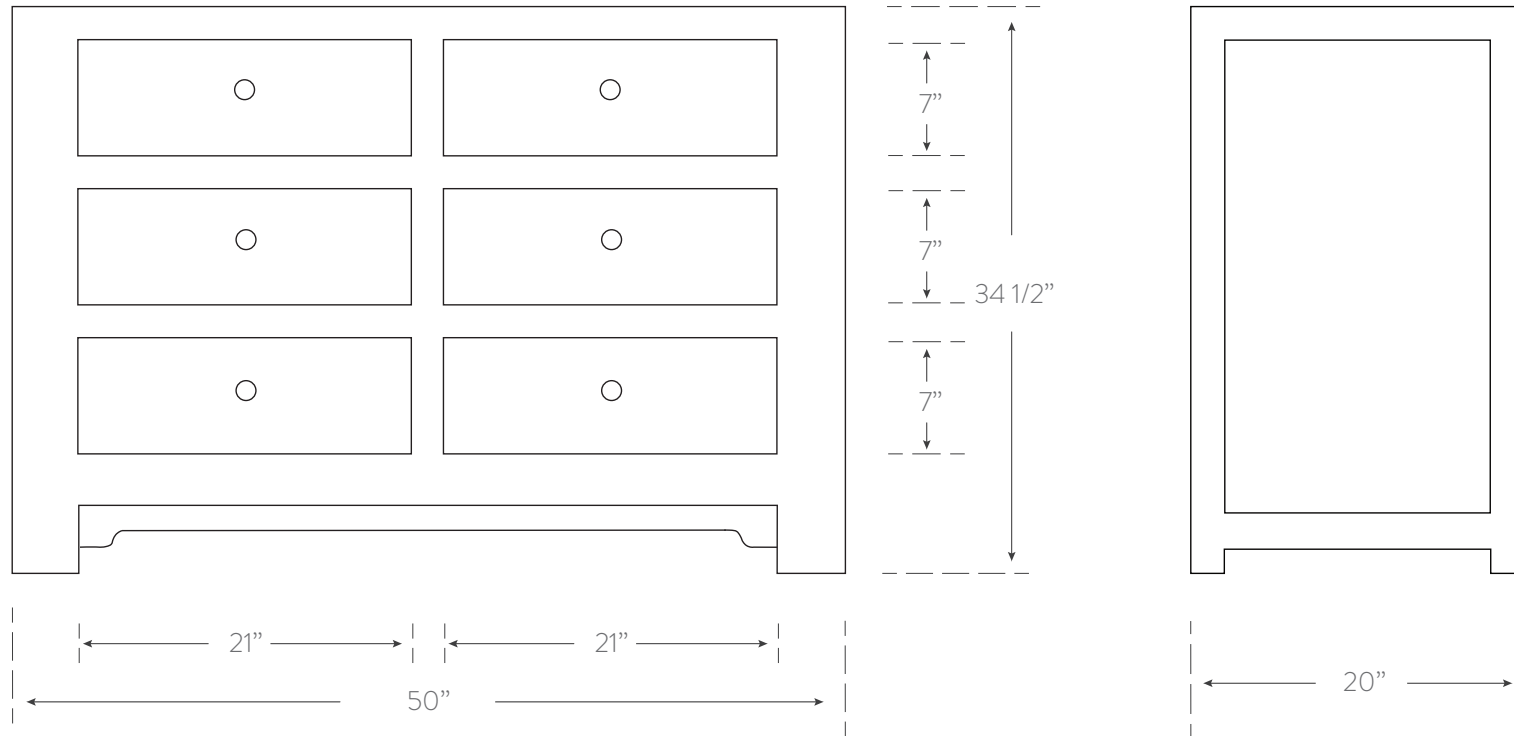

SHANGHAI LOFT COLLECTION

DRESSER

Material

wood
benchmade in usa

SKU SL307

Finish

see Shanghai Loft
finish chart for options

Dimensions

50w 34.5h 20d

Additional Notes

- customization available
- soft close drawers
- standard with wood hardware that can be painted or stained