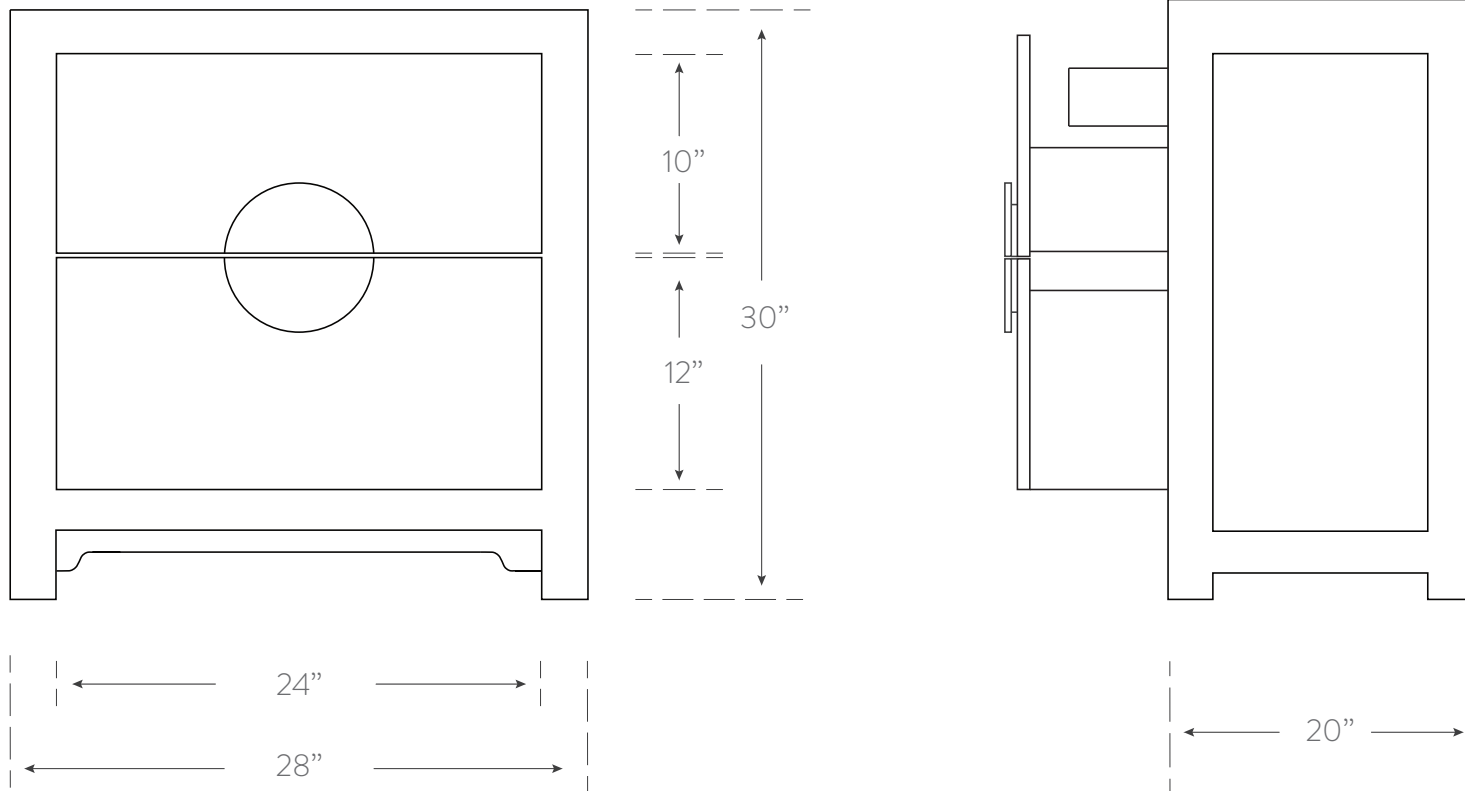

SHANGHAI LOFT COLLECTION

VANITY

Material

wood
benchmade in usa

SKU SL310

Finish

see Shanghai Loft
finish chart for options

Dimensions

28w 30h 20d

Additional Notes

- customization available
- soft close drawers
- standard with wood hardware that can be painted or stained